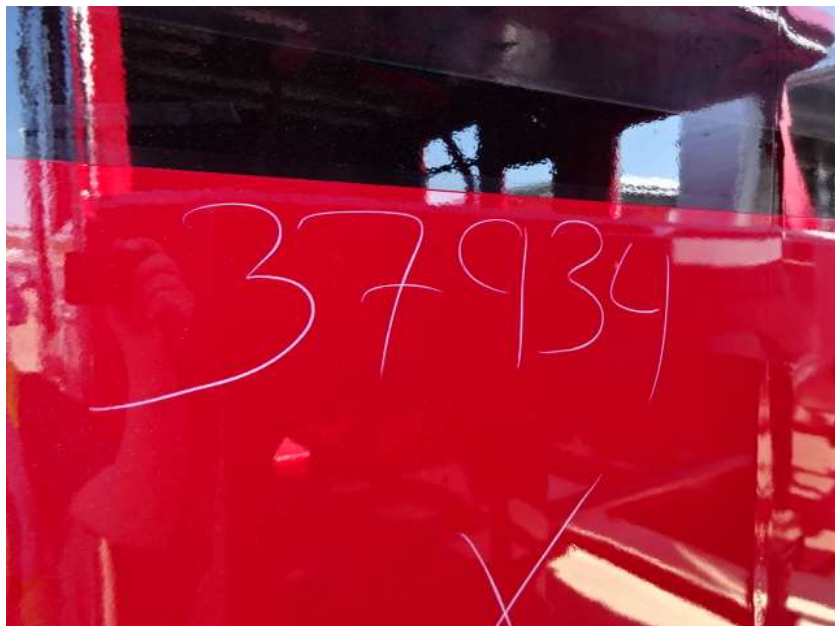

The background of the slide is a faded, grayscale image of a fire scene. In the foreground, a firefighter in full gear is visible, with a helmet that has the number '42' on it. Behind them, a red fire truck is parked, with the words 'FIRE-REScue' visible on its side. In the lower right corner, there is a large, bright fire with thick white smoke rising from it. The overall scene is hazy and serves as a backdrop for the text.

# Photo Album for Milwaukee Area Technical College, WI Job 37934 June 09, 2023

In this report your cab remained staged, the pump house completed initial assembly, and the body remained staged to begin the paint process. In the next report the cab may remain staged to begin initial assembly, the pump house may be staged, and the body may begin the paint process.