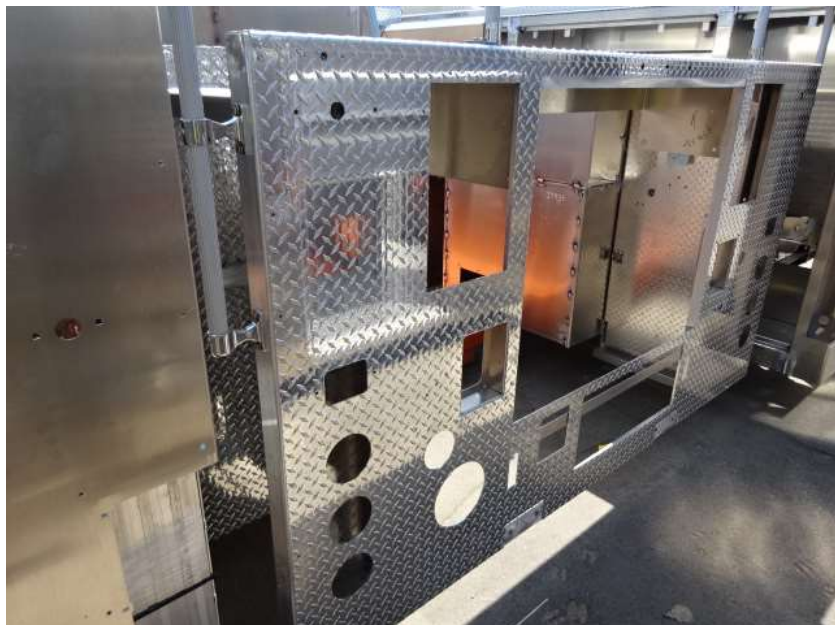

DSC04688

DSC04690