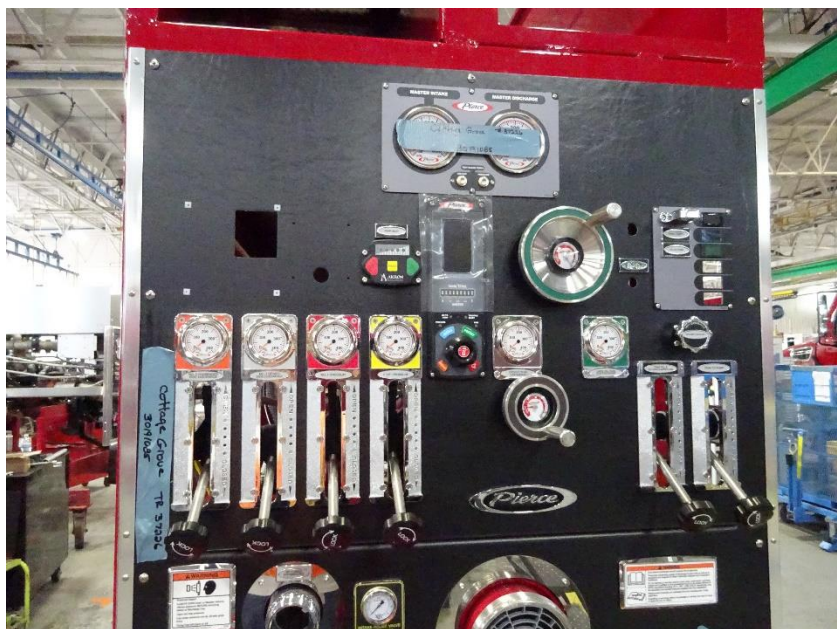

DSC00318

DSC00320