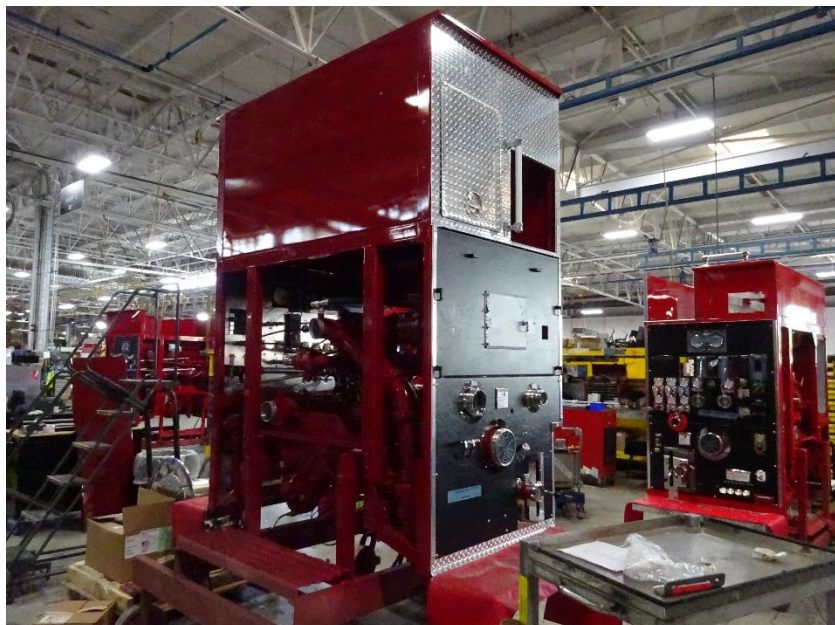

DSC00320

DSC00322