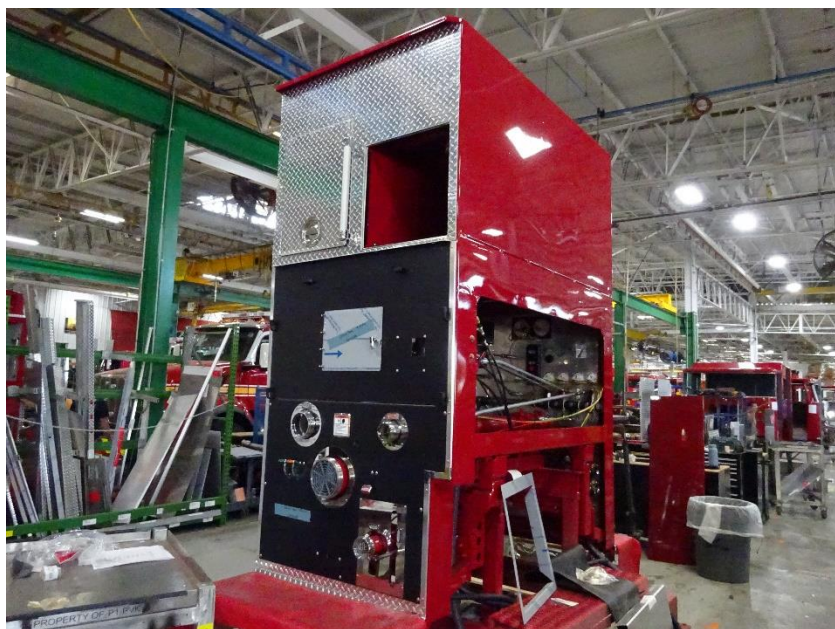

DSC00322

DSC00324