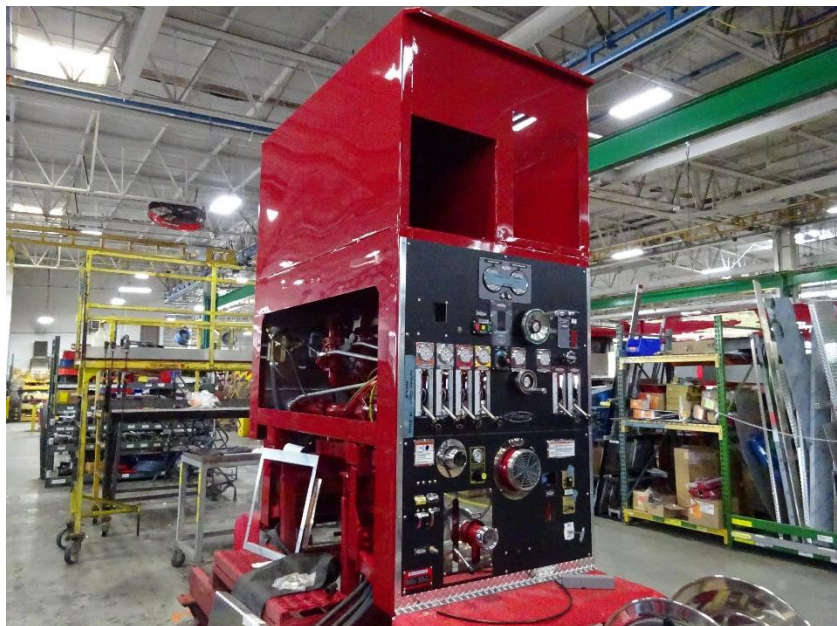

DSC00245

DSC00318