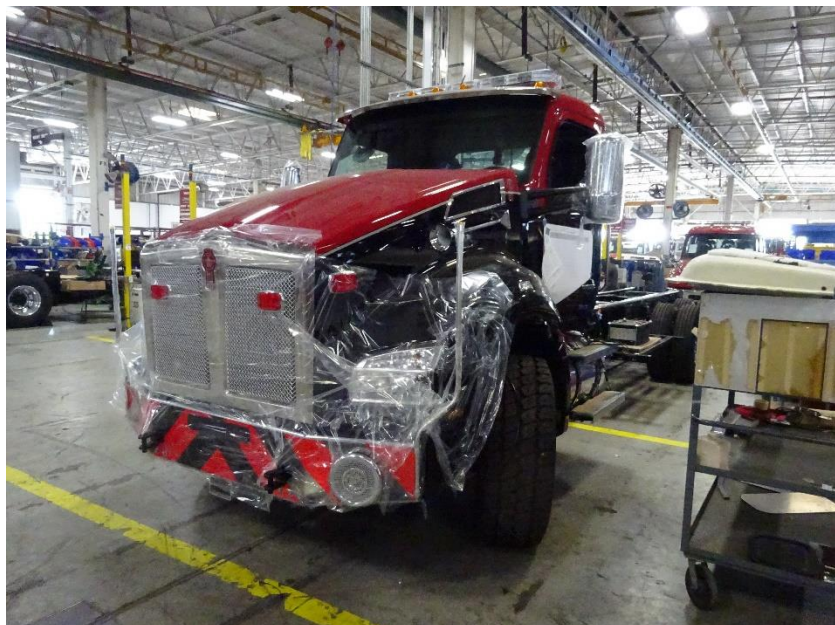

Photo Album for
Cottage Grove FD., WI
Job # 37226
W/O # 30191085
April 15, 2023

This week the chassis continued with chassis prep and the pump house continued with final pump assembly. The body was in staging. Next week the pump house should be mounted with the body.