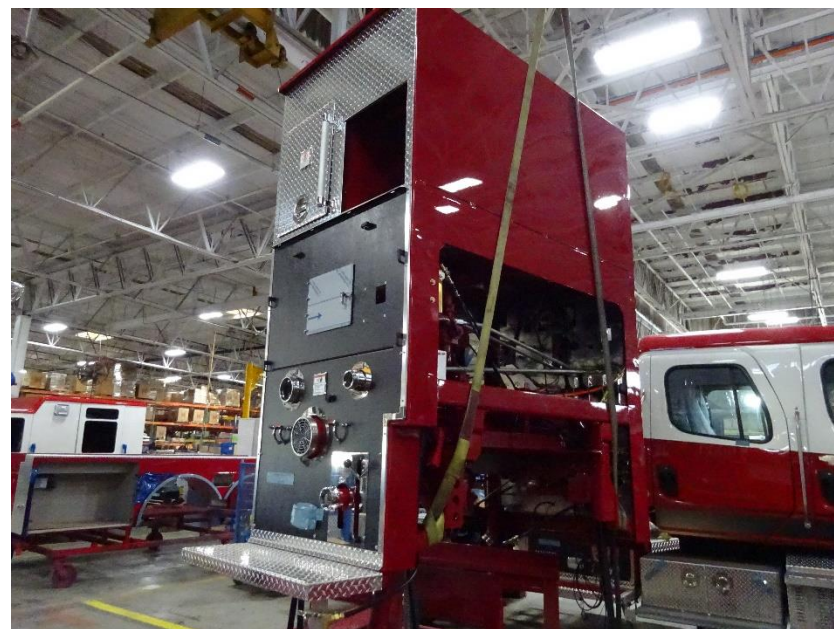

DSC00383

DSC00385