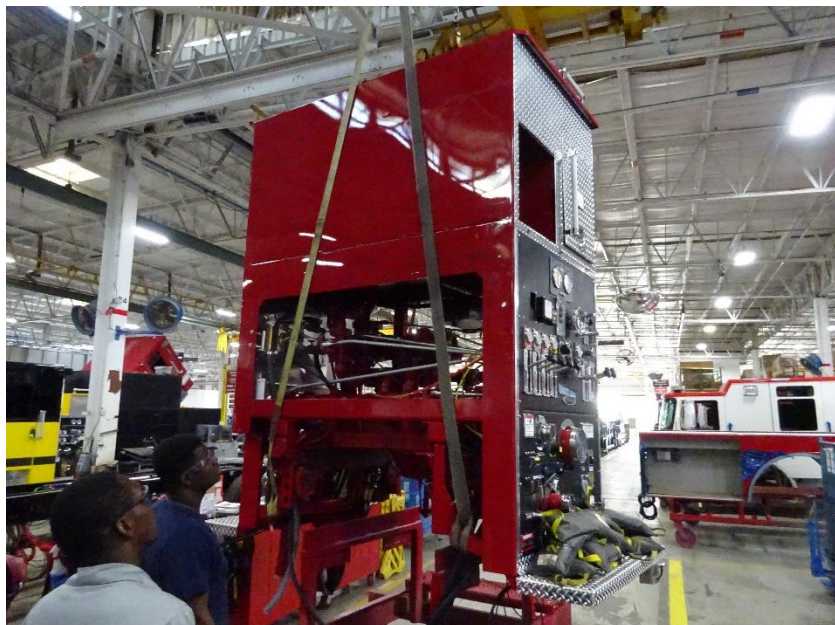

DSC00380

DSC00382