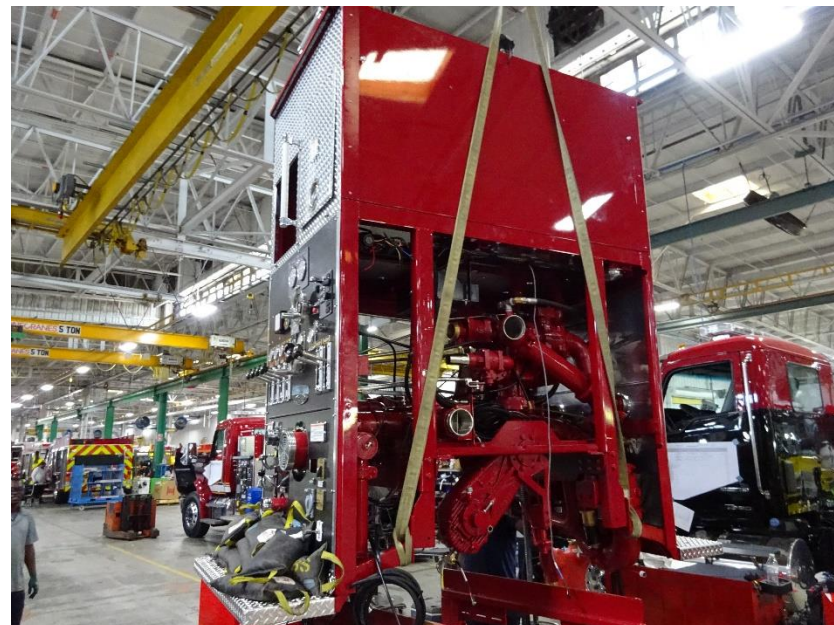

DSC00381

DSC00383