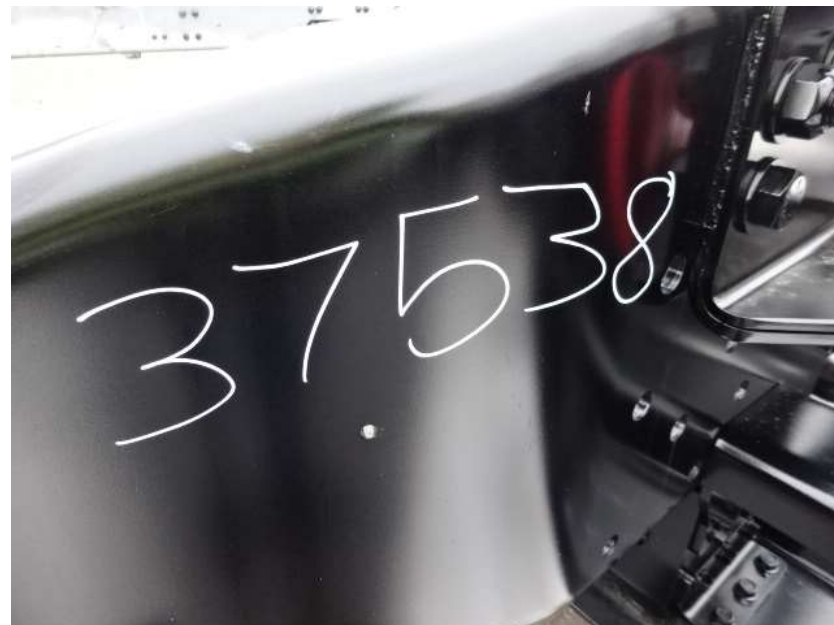

The background of the slide features a collage of fire-related images. At the top, a firefighter in full gear is shown from the chest up, holding a hose. Below this, a red fire truck is visible with the words "FIRE-RESCUE" on its side. In the lower portion, several firefighters in yellow gear are working near a fire truck, and a large fire with thick white smoke is visible on the right side.

Photo Album for Jesup Fire Department, IA Job 37538 March 03, 2023

In this report your cab continued through paint, the frame build began, and the body completed fabrication and began the paint process. In the next report your cab may continue the paint process, the frame build may continue, and your body may continue through paint.

DSC09047

DSC09048

DSC09049

DSC09050

DSC09051

DSC01265

DSC01266

DSC01267