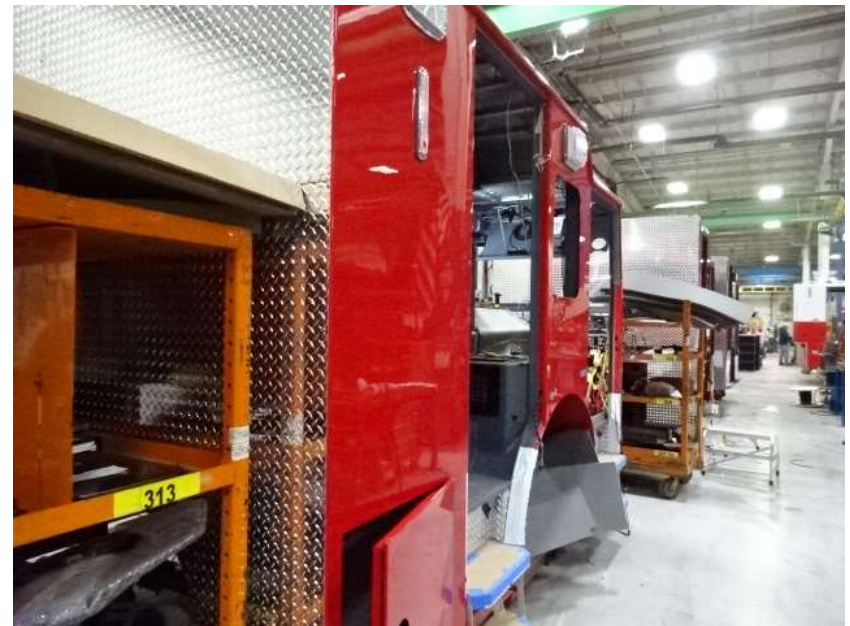

DSC01251

DSC01253