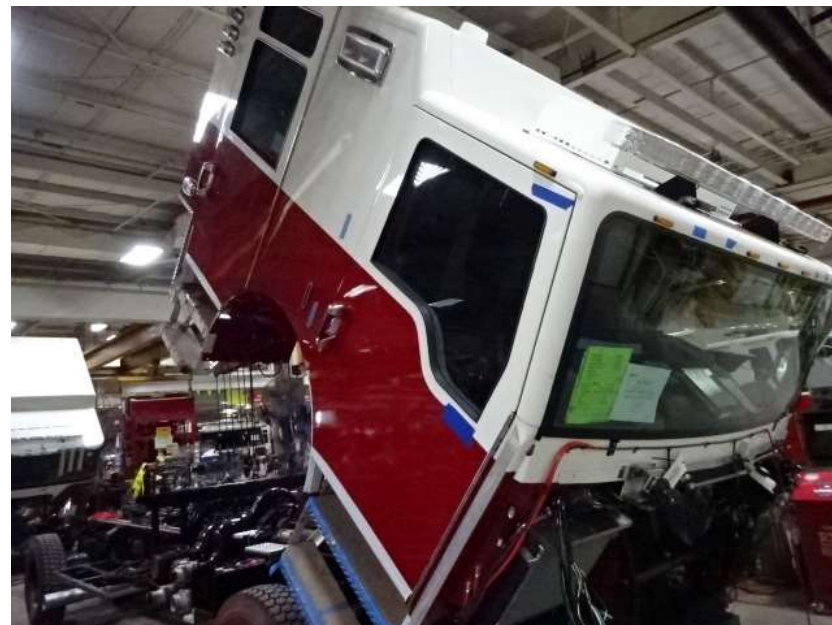

DSC05158

DSC05160