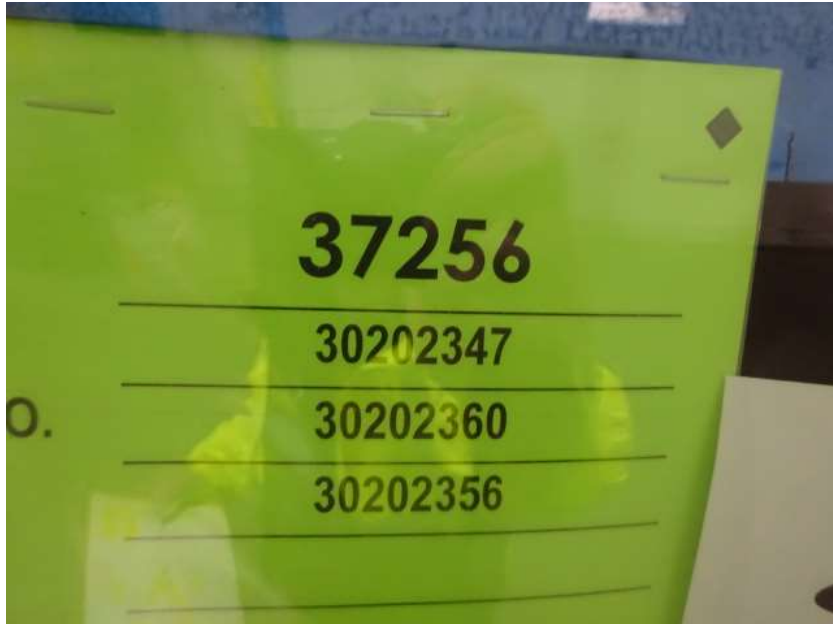

The background of the slide features a collage of fire-related images. At the top, a firefighter in a white helmet and jacket is shown. Below, a red fire truck with 'FIRE-RESCUE' written on its side is visible. In the center, a firefighter in a yellow jacket and helmet is working. At the bottom, a fire truck is parked, and several firefighters in yellow gear are gathered around it. To the right, there is a large, intense fire with thick white smoke rising from it.

Photo Album for Mason City Fire Department, IA Job 37256 December 02, 2022

In this report both your cab and frame completed initial assembly and were merged while your body remains staged. In the next report your chassis may continue assembly while your body may begin initial assembly.