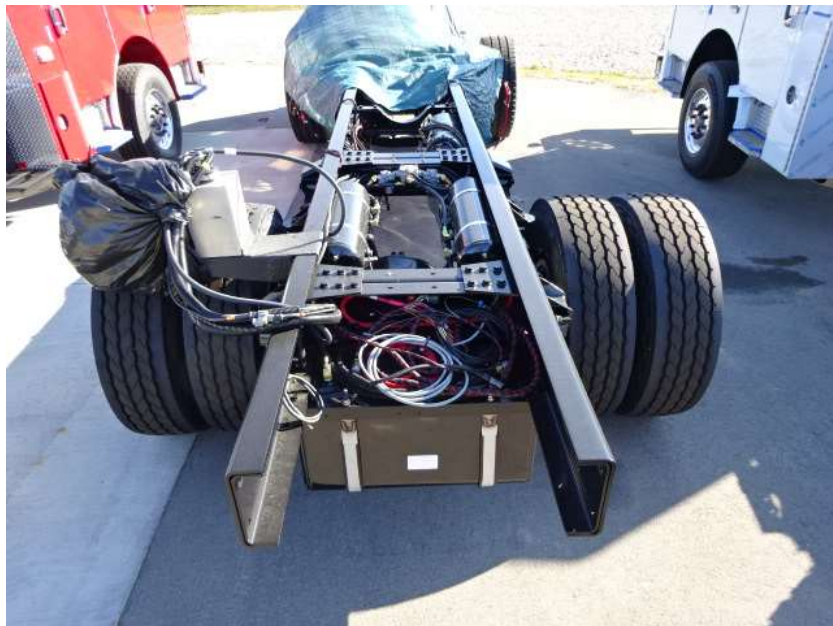

DSC04772

DSC04774