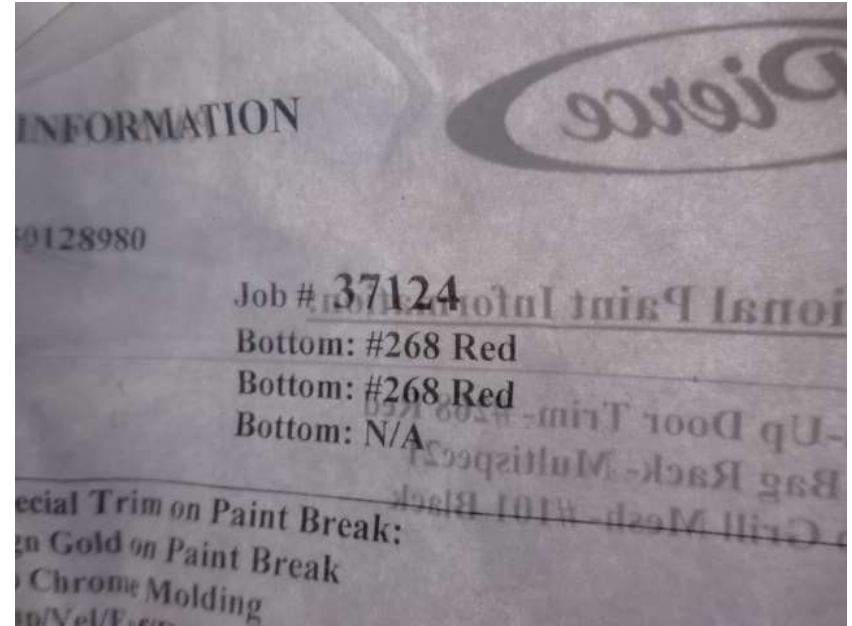

Photo Album for Norwalk Fire Department, IA Job 37124 October 28, 2022

In this report your cab began initial assembly, the frame build continued, and your body completed fabrication and released to paint. In the next report your cab may continue initial assembly, the frame build may continue, and your body may continue the paint process.

DSC04825

DSC04826

DSC04827

DSC04828

DSC04829

DSC04849

DSC04850

DSC04851