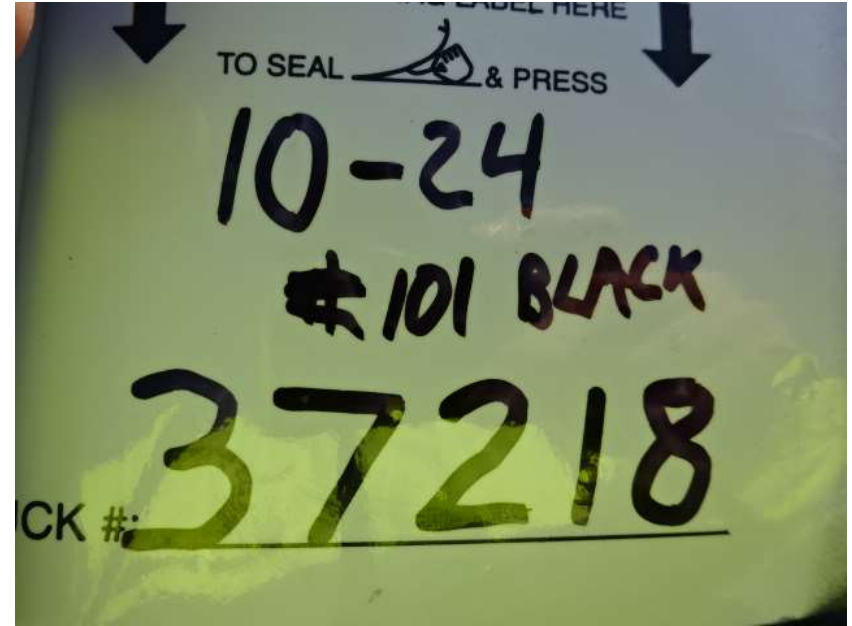

Photo Album for Fort Dodge Fire Department, IA Job 37218 October 28, 2022

In this report your cab began initial assembly, the frame build began, your pump house started initial assembly, and your body completed fabrication and released to paint. In the next report your cab may continue initial assembly, the frame build may continue, your pump house may continue initial assembly, and your body may continue the paint process.

DSC05095

DSC05096

DSC05097

DSC05098

DSC05099

DSC01005

DSC01006

DSC01007