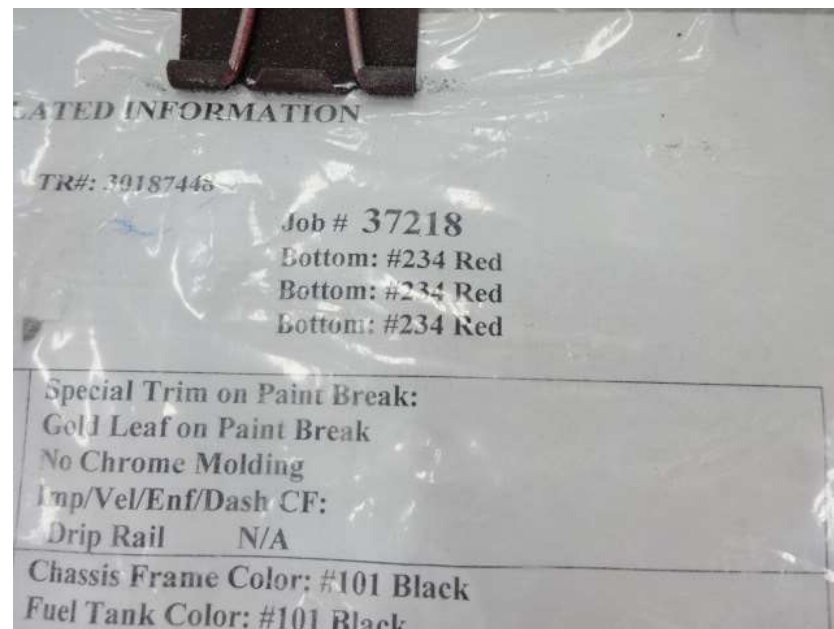

Photo Album for Fort Dodge Fire Department, IA Job 37218 October 28, 2022

In this report your cab began initial assembly, the frame build began, your pump house started initial assembly, and your body completed fabrication and released to paint. In the next report your cab may continue initial assembly, the frame build may continue, your pump house may continue initial assembly, and your body may continue the paint process.

DSC01008

DSC01009

DSC07244

DSC07245

DSC07246

DSC07247

DSC07248

DSC04648