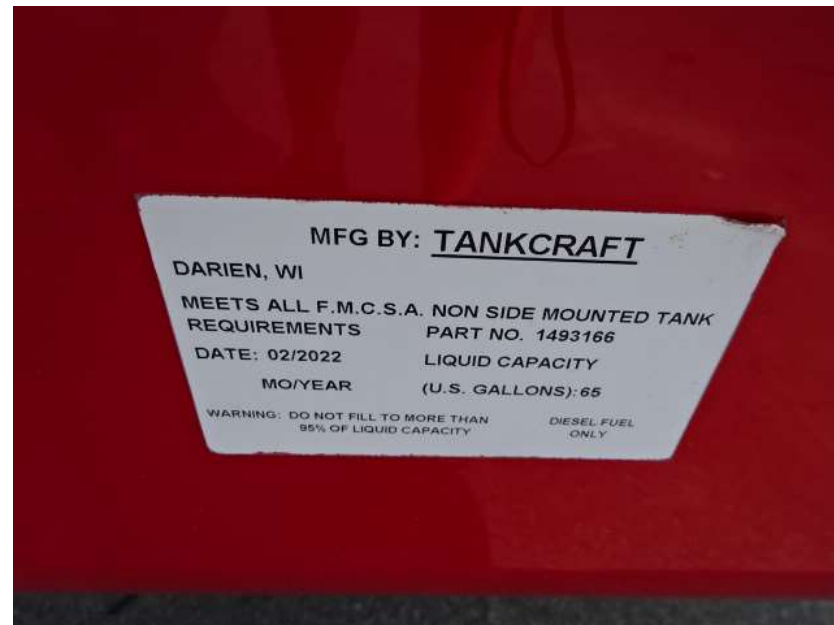

DSC04735

DSC04737