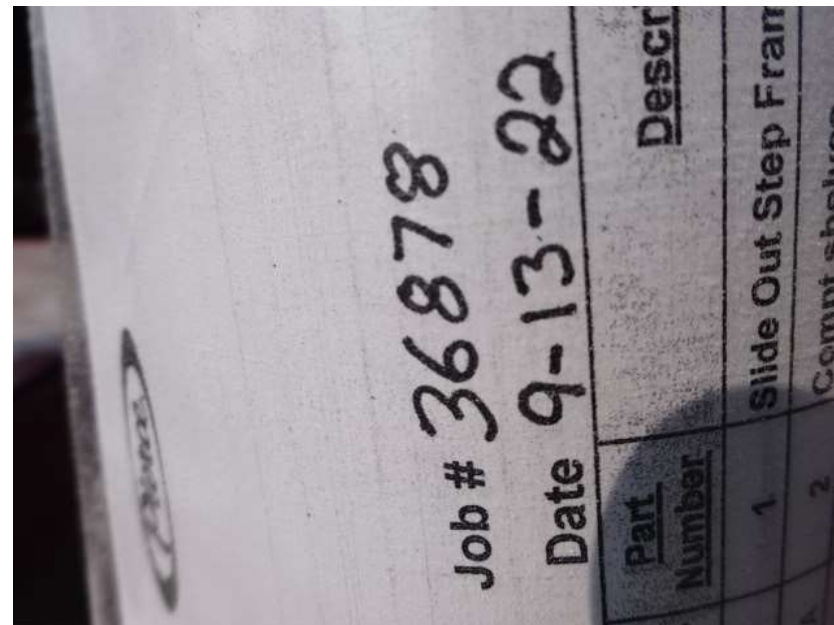

DSC04739

DSC07067