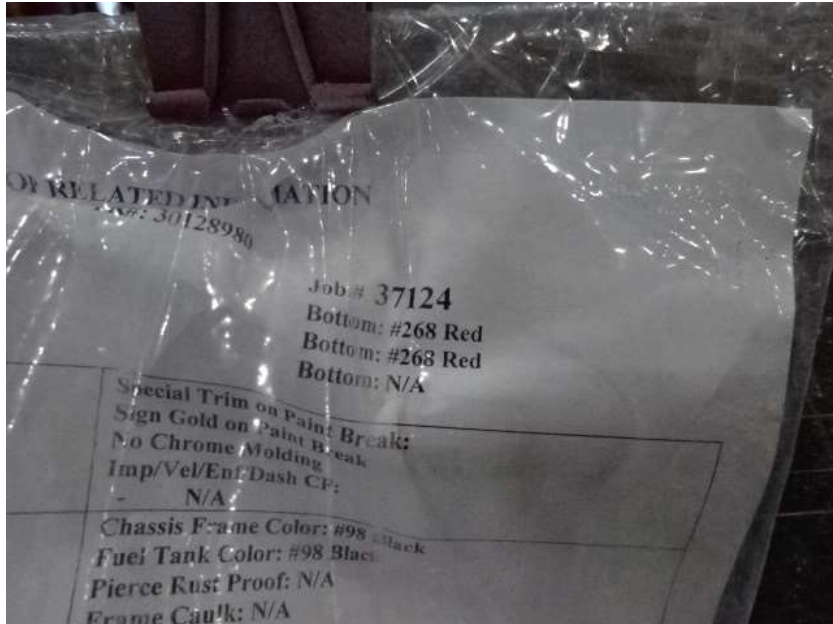

Photo Album for Norwalk Fire Department, IA Job 37124 September 23, 2022

Your new Pierce apparatus is now in production. In this report your cab was fabricated and released to paint. In the next report your cab may begin the paint process.