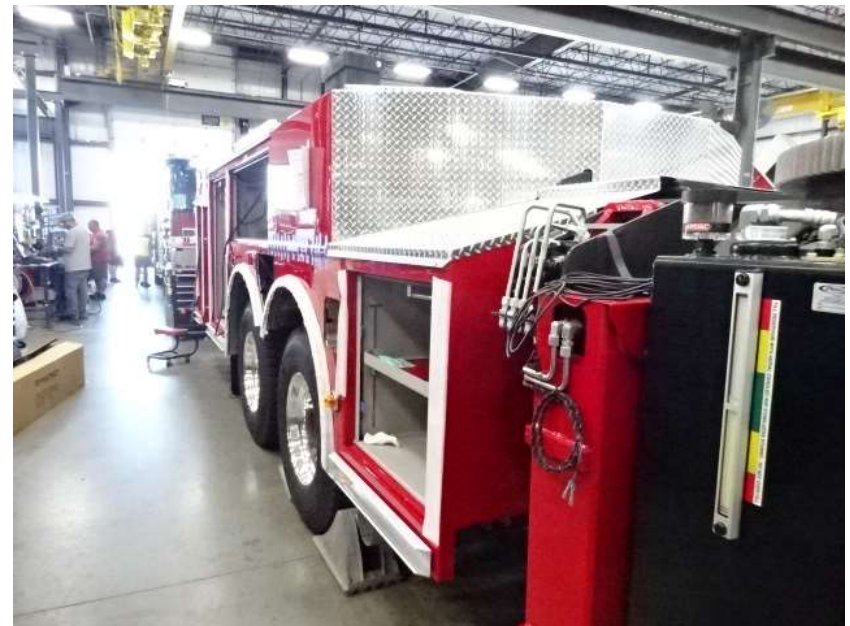

DSC00064

DSC00066