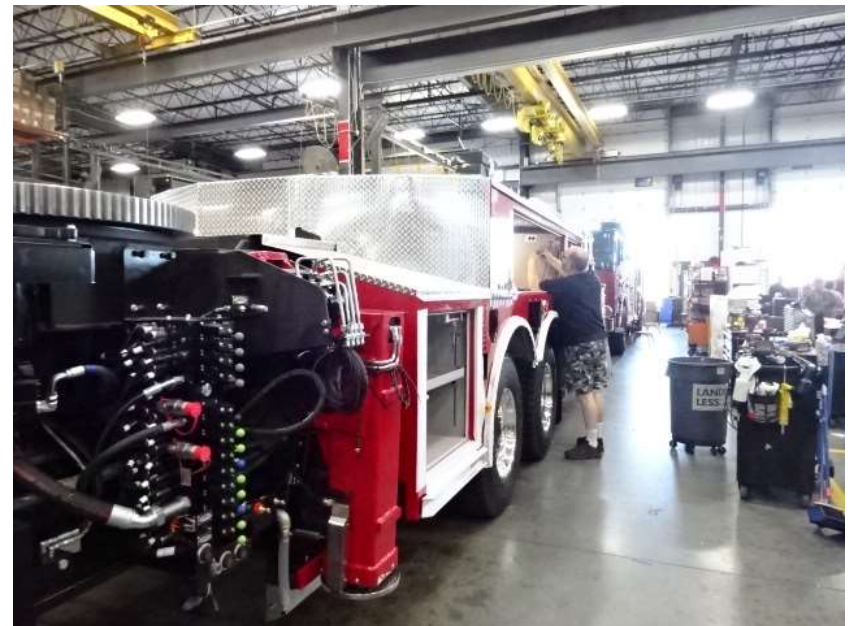

DSC00056

DSC00058