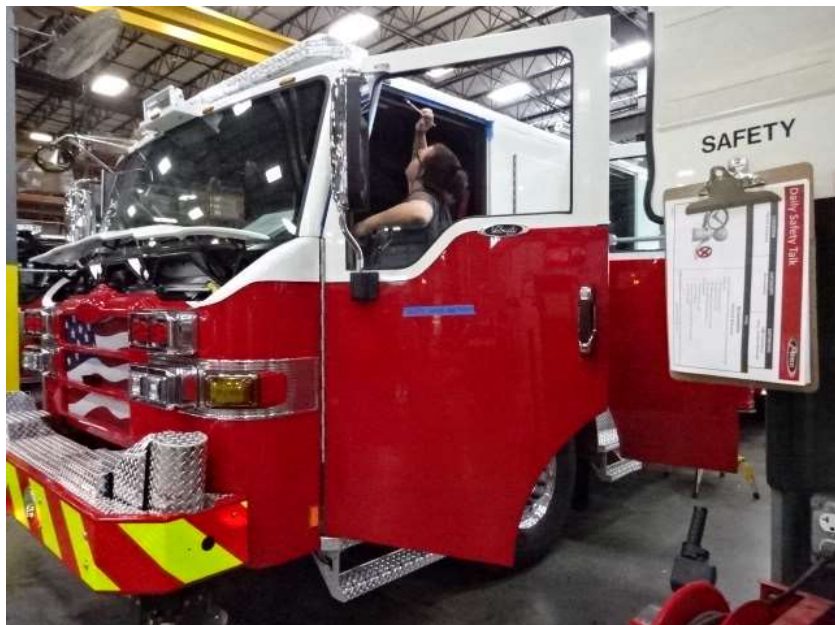

DSC00049

DSC00051