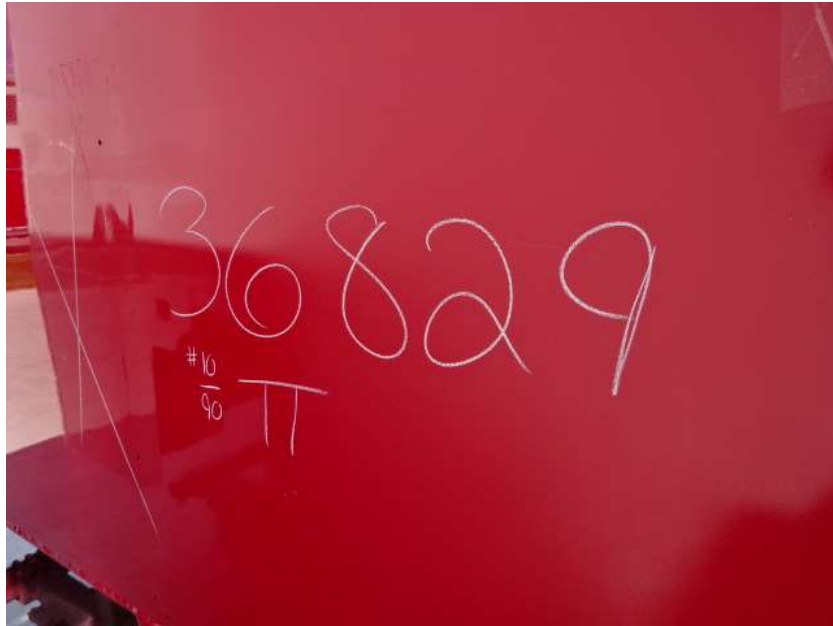

The background of the slide is a collage of fire-related images. At the top left, a firefighter in full gear is shown. In the top right, a red fire truck with 'FIRE-RESCUE' written on its side is visible. The bottom left shows another fire truck, and the bottom right depicts a fire scene with firefighters in yellow gear and a large fire. The text is overlaid on this collage.

Photo Album for Pella Fire Department, IA Job 36829 August 19, 2022

In this report your cab made progress through paint and was staged, the frame build continued, and your body was fabricated and staged. In the next report your cab may remain staged to begin initial assembly, the frame build may continue, and your body may begin the paint process.