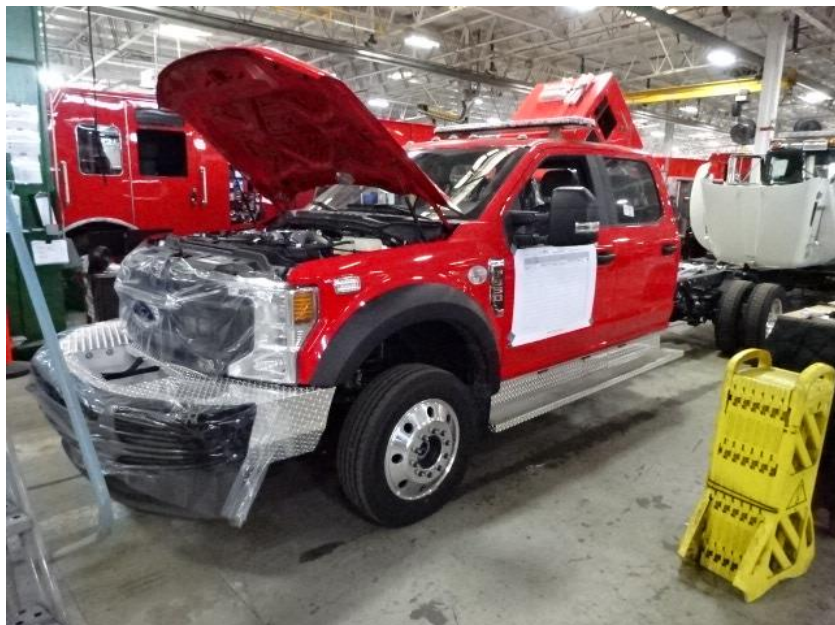

Photo Album for  
Paullina FD., IA  
Job # 36724  
W/O # 27854444  
August 6, 2022

This week the chassis continued with chassis prep and the pump house was in staging with the body. Next week the chassis should continue with chassis prep and the pump house could be mounted along with the body.