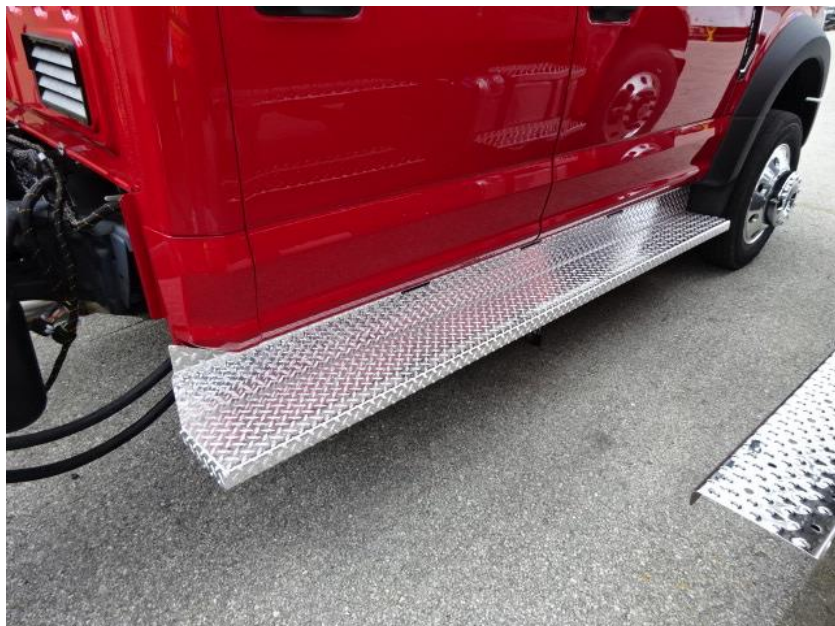

DSC00444

DSC00446