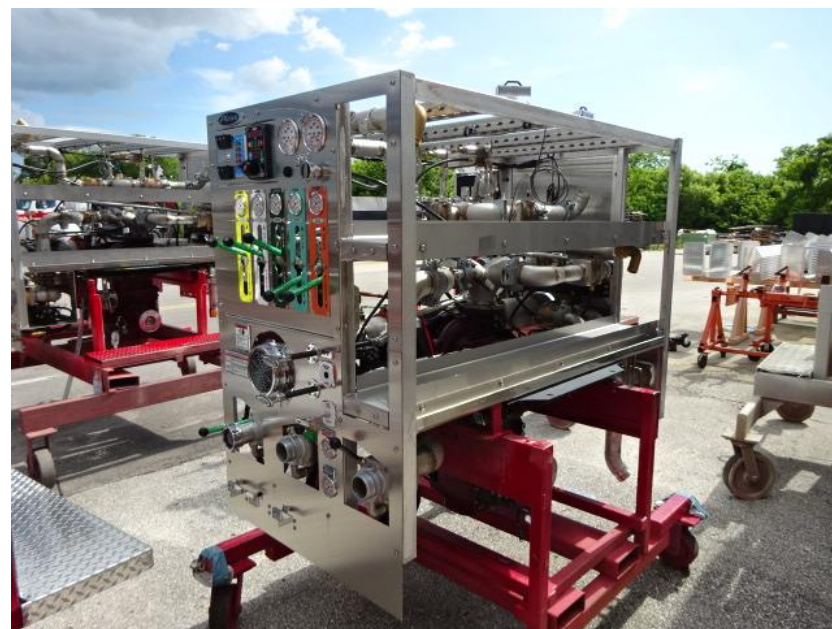

DSC00447

DSC00449