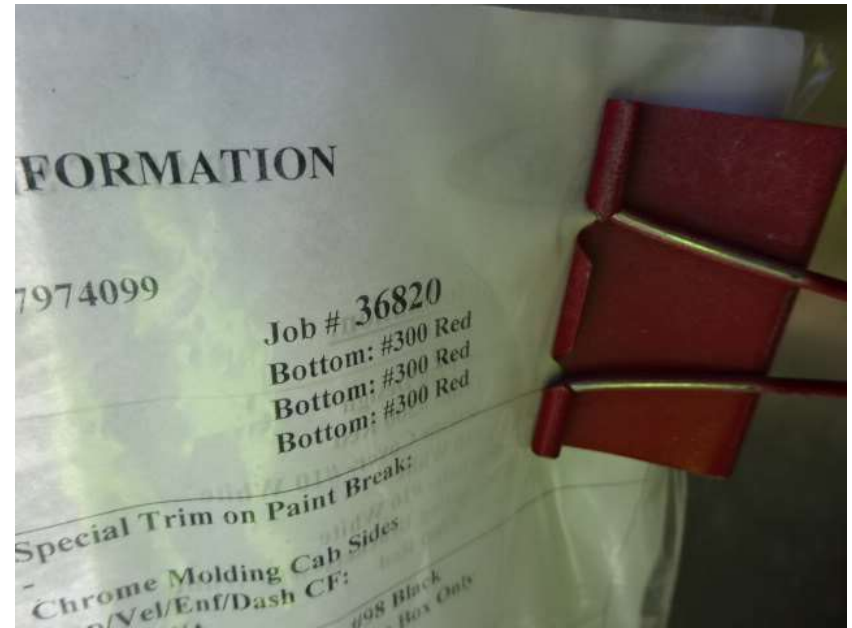

The background of the slide is a collage of three images. The top image shows a firefighter in a white helmet and jacket. The middle image shows a red fire truck with 'FIRE-REScue' written on its side. The bottom image shows firefighters in yellow gear working at a fire scene with a large fire and a fire truck.

Photo Album for Sauk City Fire Department, WI Job 36820 June 24, 2022

In this report your cab started initial assembly while the frame build continued, the front body module was painted, and the rear body was fabricated with release to paint. In the next report your cab may continue initial assembly, the frame build may continue, the front body module may be staged, and the rear body may begin the paint process.

DSC01119

DSC01120

DSC00124

DSC00125

DSC00126

DSC04244

DSC04245

DSC04246