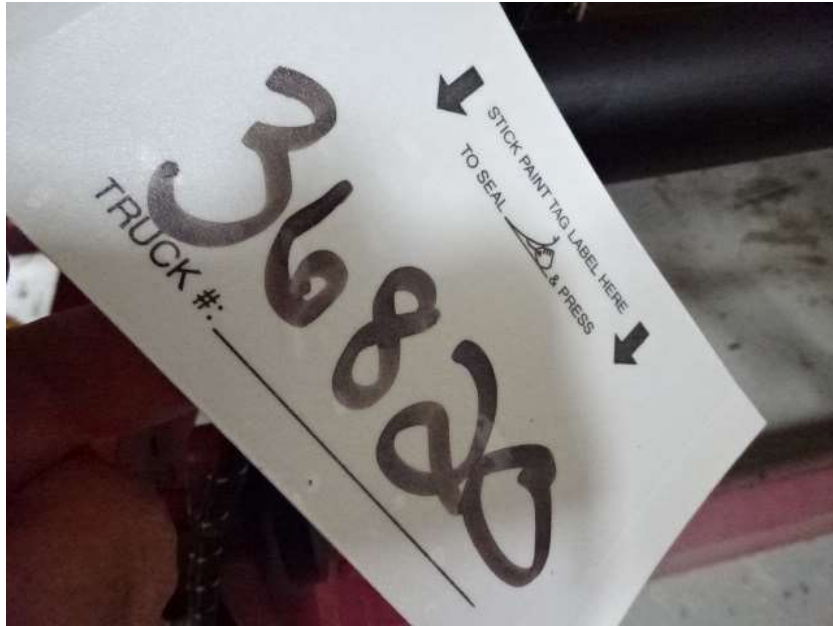

The background of the slide is a collage of three images. The top image shows a firefighter in a white helmet and jacket. The middle image shows a red fire truck with 'FIRE-REScue' written on its side. The bottom image shows firefighters in yellow gear working at a fire scene with a large fire and a fire truck.

Photo Album for Sauk City Fire Department, WI Job 36820 June 24, 2022

In this report your cab started initial assembly while the frame build continued, the front body module was painted, and the rear body was fabricated with release to paint. In the next report your cab may continue initial assembly, the frame build may continue, the front body module may be staged, and the rear body may begin the paint process.