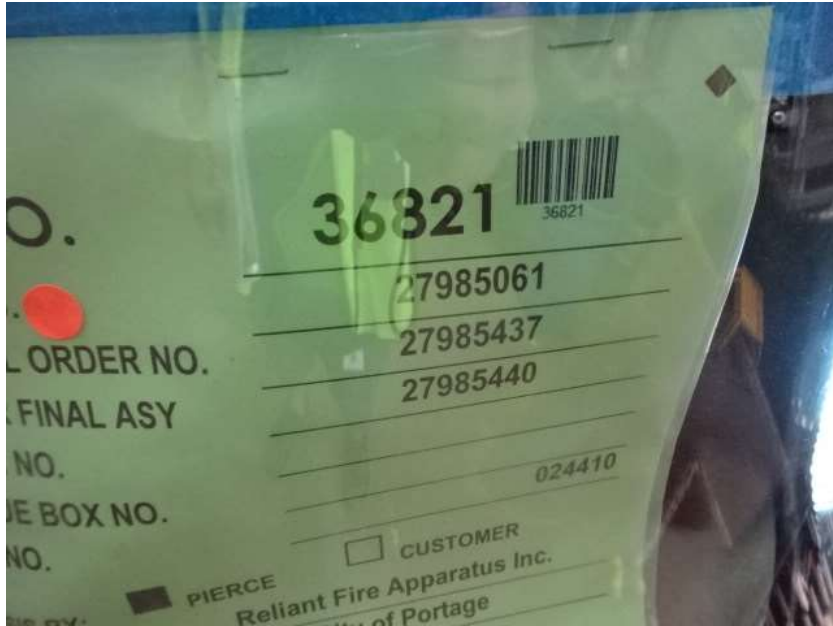

Photo Album for Portage Fire Department, WI Job 36821 June 24, 2022

In this report your cab was installed on the frame, and the body completed initial assembly. In the next report your chassis may continue assembly and the body may be staged.