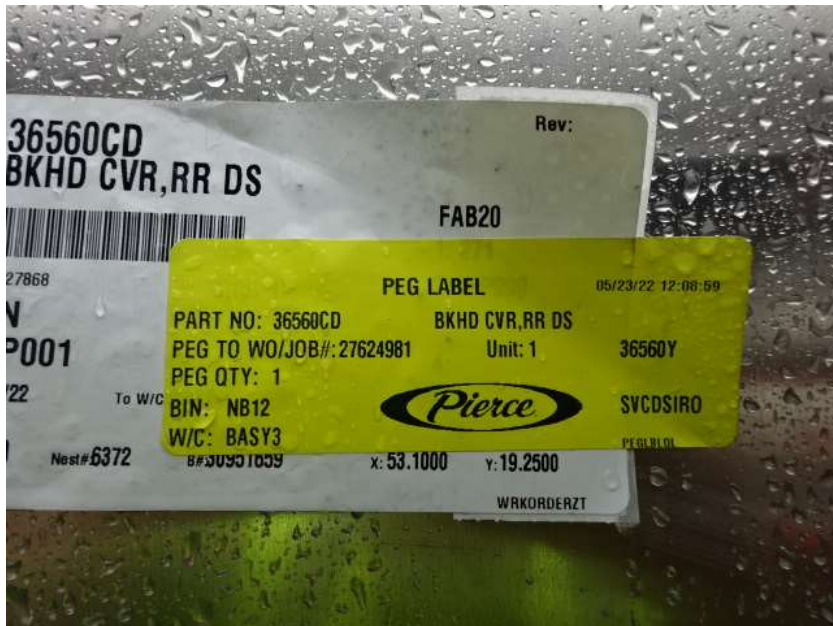

DSC04005

DSC00043