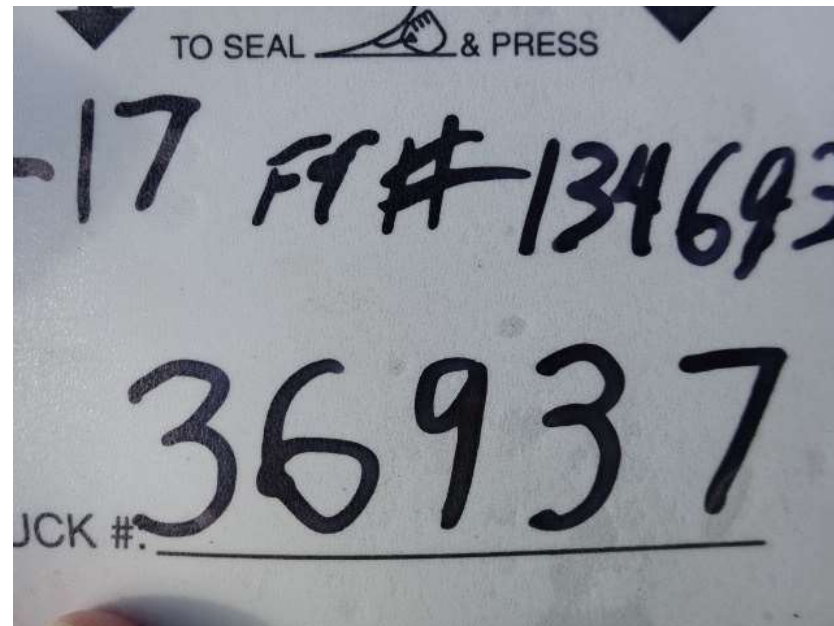

The background of the slide is a faded, semi-transparent image of a fire scene. On the left, a fire truck is visible with the words 'FIRE-RESCUE' on its side. In the center, a firefighter in full gear is working. On the right, there is a large fire with thick white smoke rising from it. The overall scene is dimly lit, emphasizing the text in the foreground.

DSC04885

DSC04886

DSC04887

DSC04888

DSC04889

DSC01155

DSC01156

DSC01157