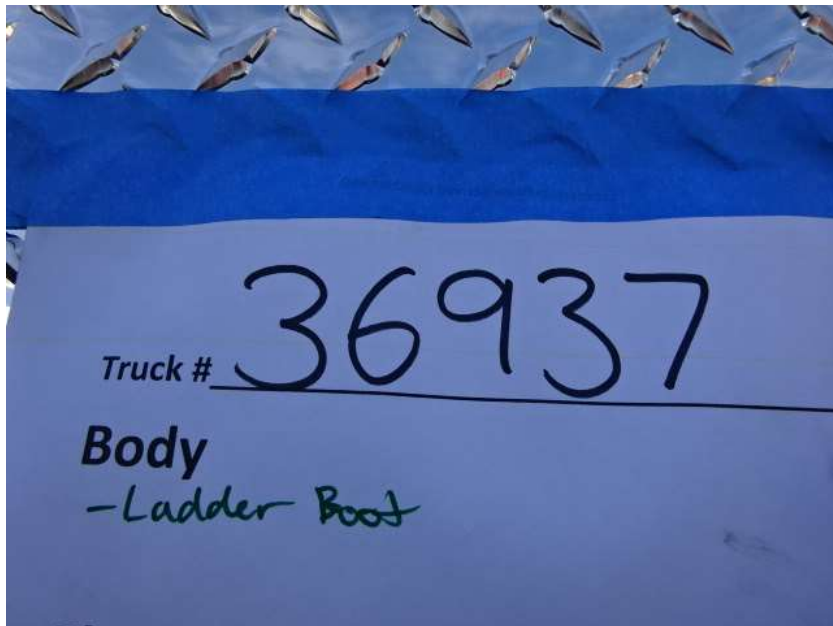

DSC01158

DSC00064