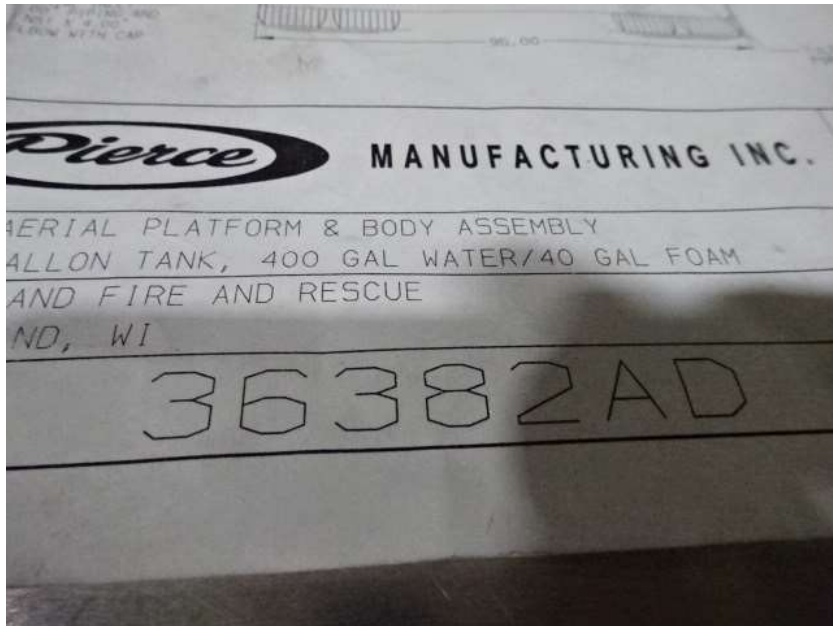

DSC04661

DSC00039