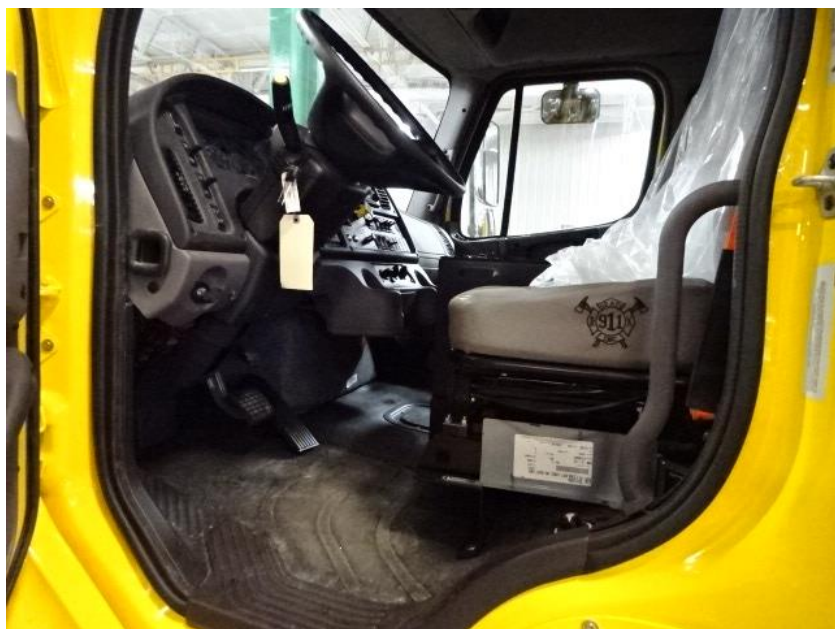

DSC00343

DSC00345