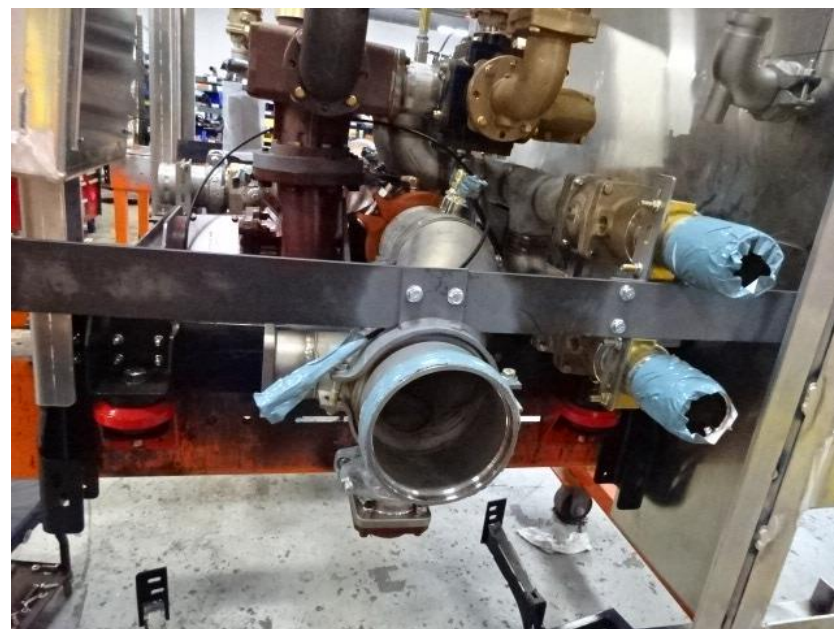

DSC00436

DSC00438