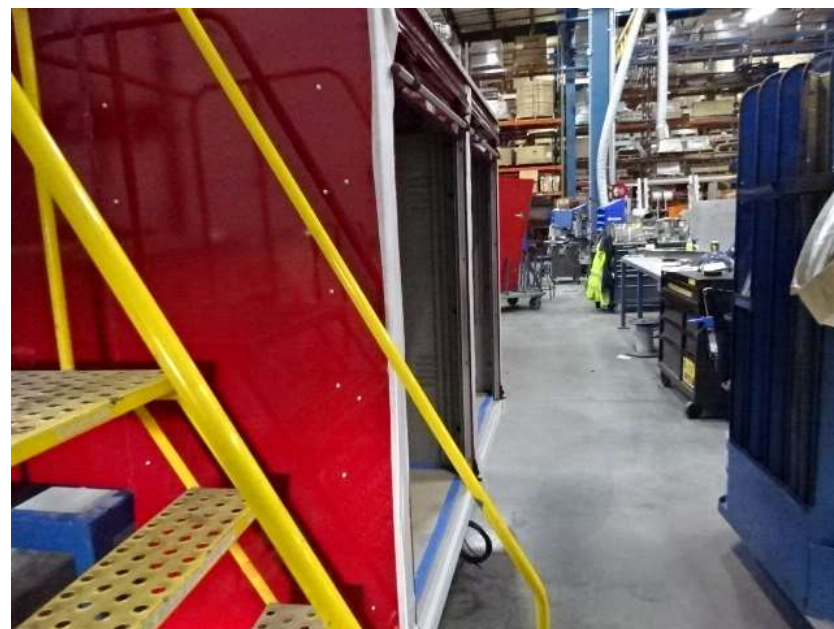

DSC01024

DSC01026