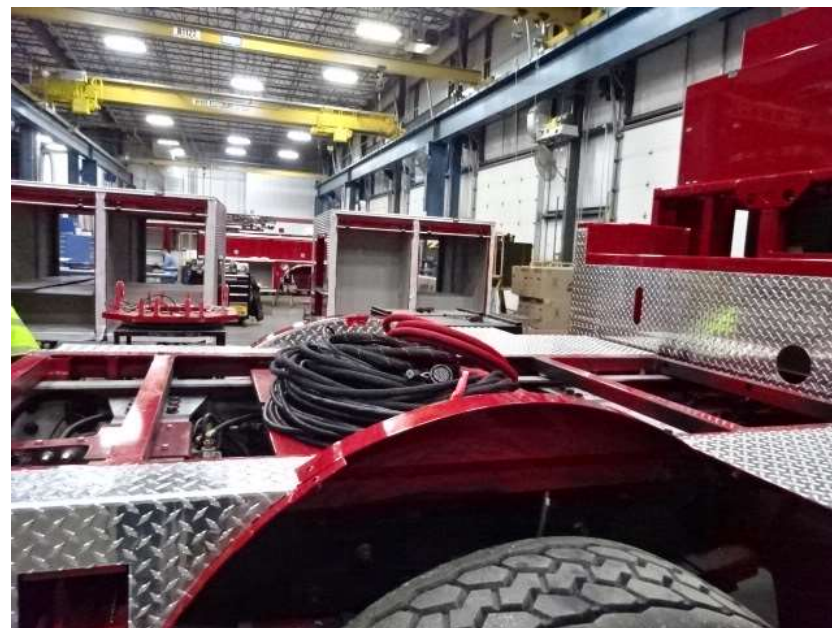

DSC01037

DSC01039