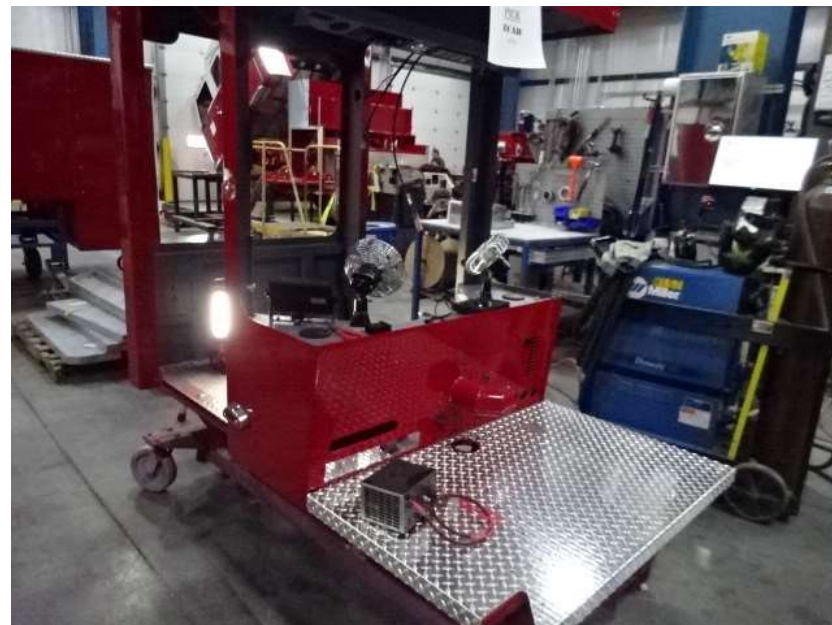

DSC01017

DSC01019