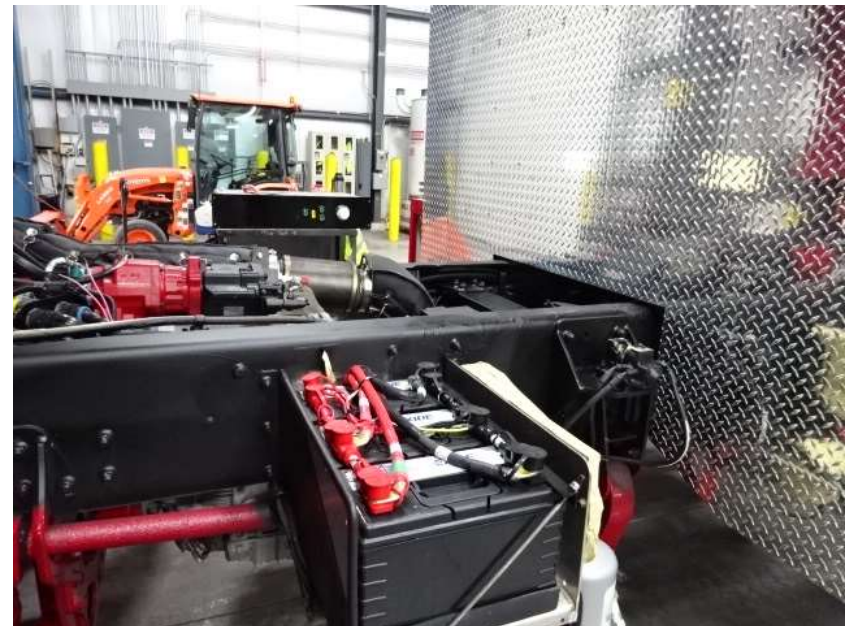

DSC01033

DSC01035