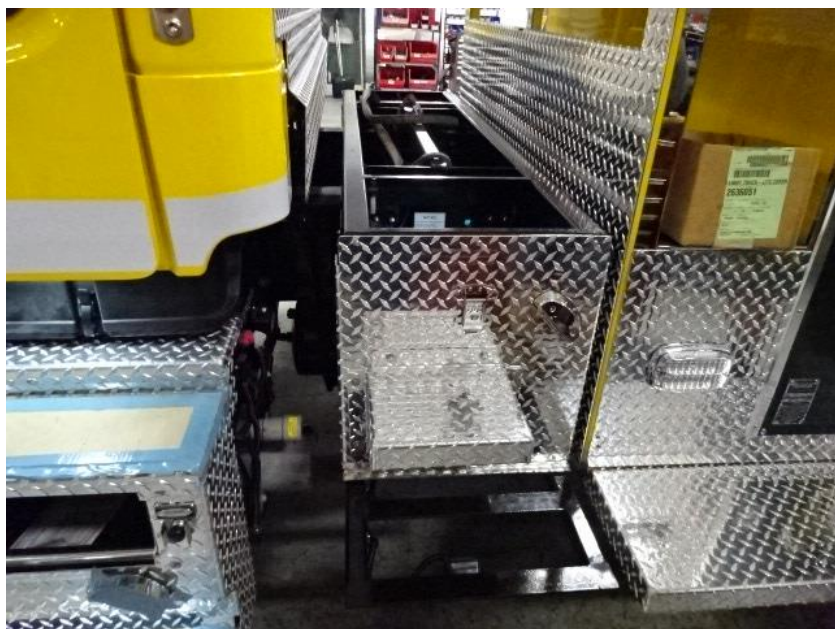

DSC00412

DSC00414