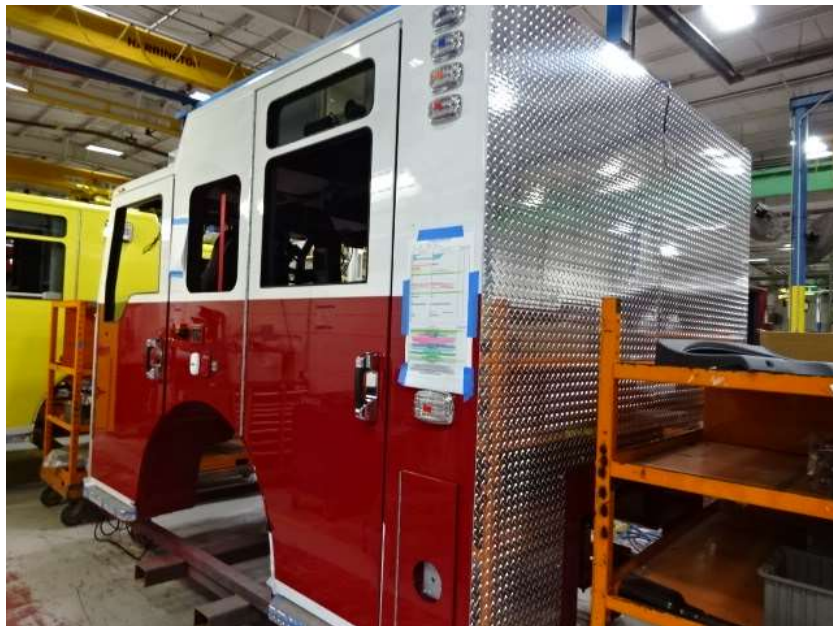

DSC04521

DSC04523