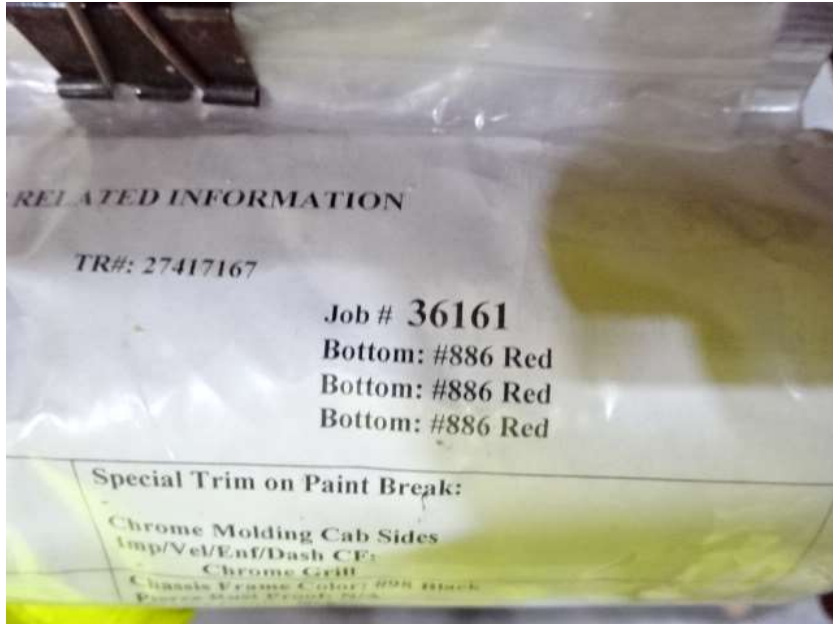

Photo Album for Mineral Point Fire Department, WI Job 36161 October 22, 2021

In this report your cab continued the paint process while your pump house began assembly. In your next report, your cab may complete the paint process while your pump house may continue assembly.

DSC04496

DSC04497

DSC04498

DSC04499

DSC04500

DSC00091

DSC00092

DSC00093