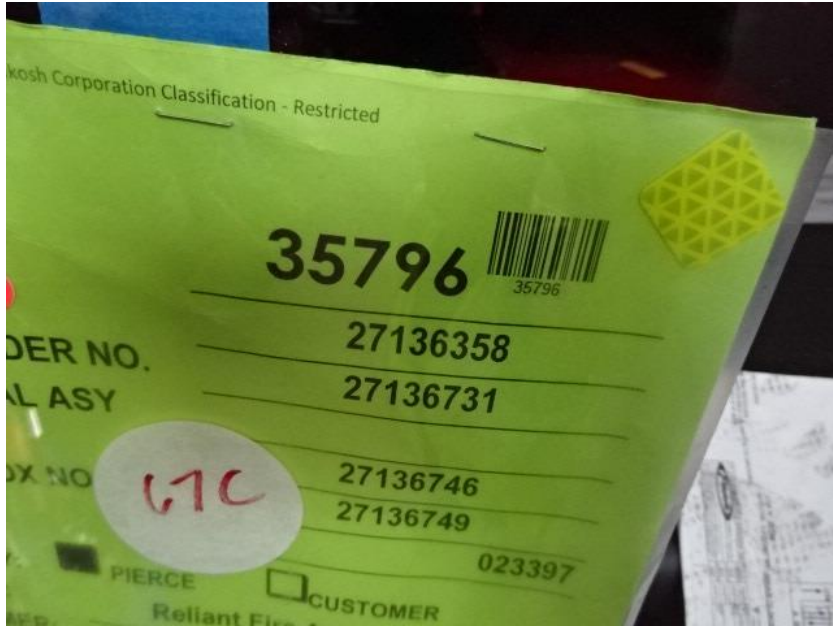

The background of the slide features a collage of fire-related images. At the top, a firefighter in a white helmet and jacket is shown. Below, a red fire truck with 'FIRE RESCUE' written on its side is visible. In the lower right, firefighters in yellow gear are extinguishing a fire with a large stream of water. The overall scene is semi-transparent, allowing the text to be clearly legible.

Photo Album for City of Waukesha Fire Department, WI Job 35796 September 02, 2021

In this report your cab was merged with the chassis while the forward body module, torque box, and aerial sections are staged. In addition, the rear body continued assembly. In the next report the forward body module may be merged with the chassis while the rear body continues assembly, and the torque box and aerial are staged.