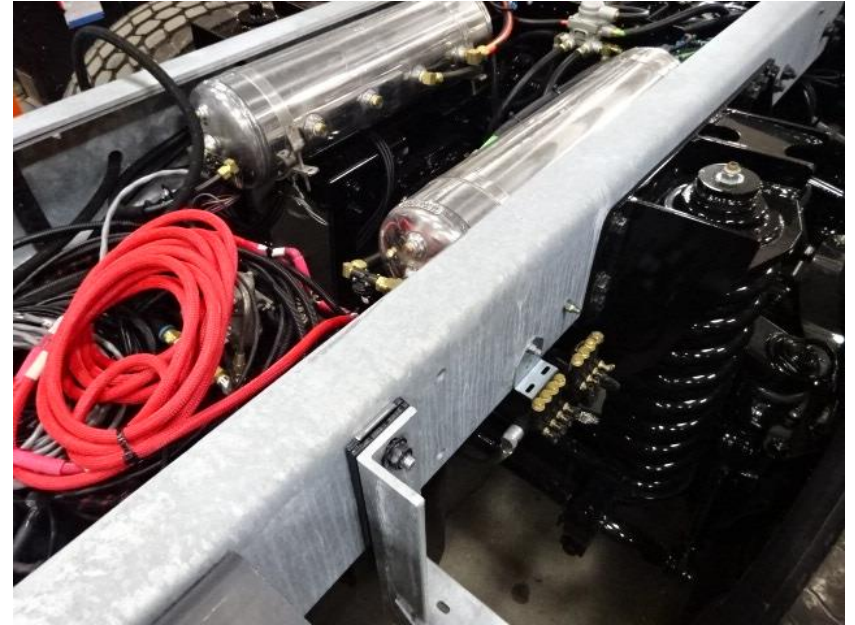

DSC04891

DSC04893