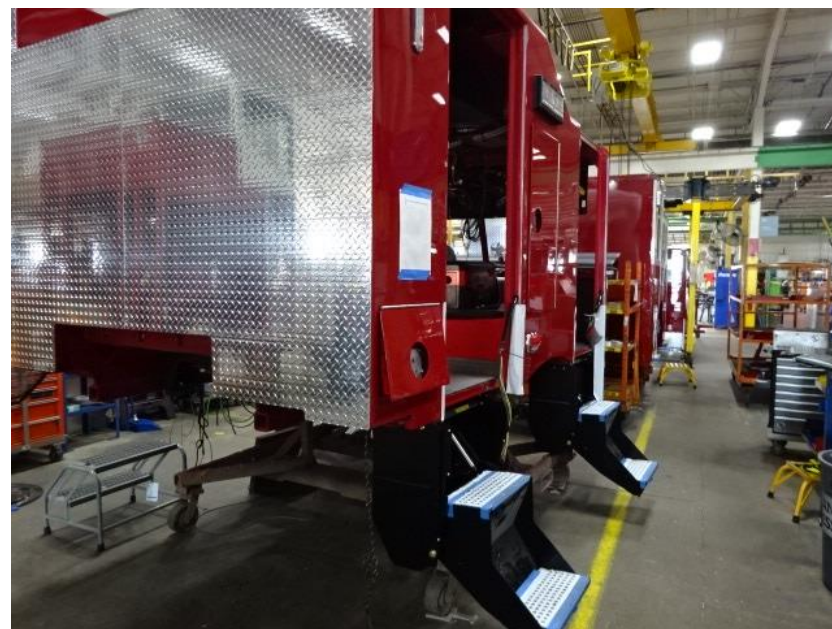

DSC04919

DSC04921