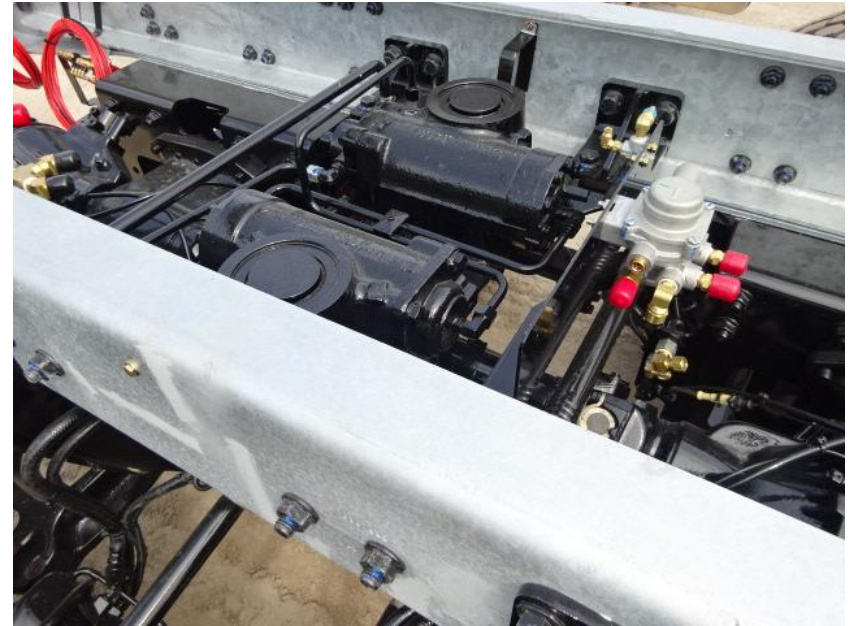

DSC04665

DSC04667