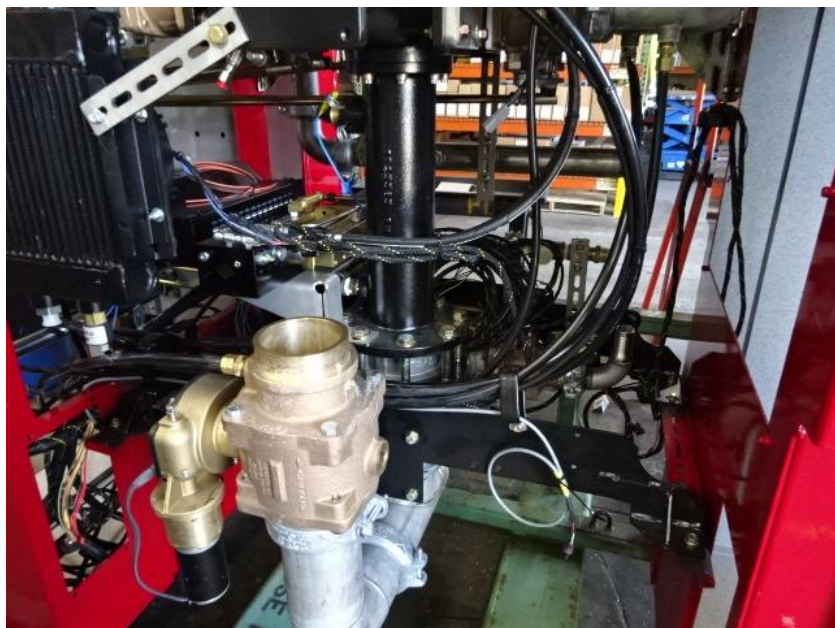

DSC01816

DSC01818