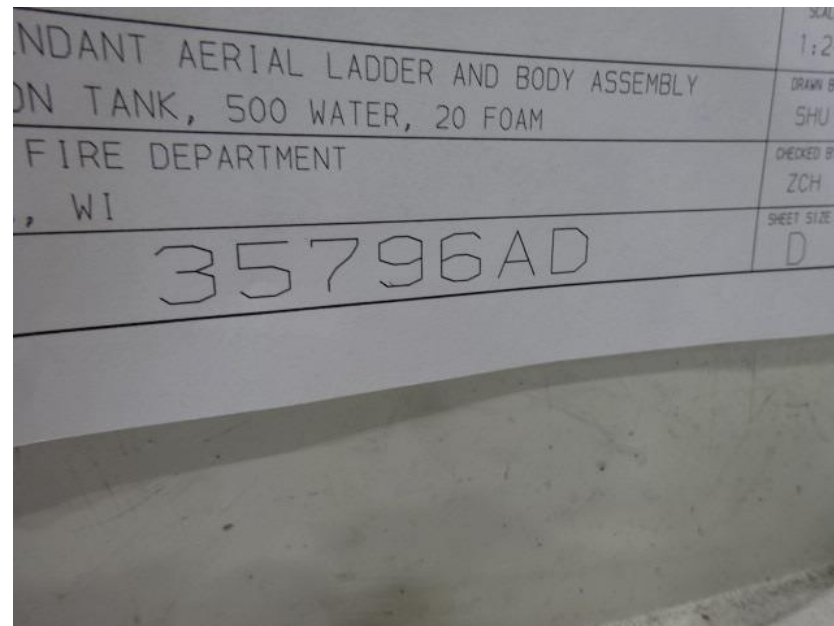

The background of the slide is a collage of fire-related images. On the left, a firefighter in full gear is shown from the chest up, holding a hose. In the center, a firefighter's helmet with the number '42' is visible. On the right, a fire truck is partially visible with 'FIRE RESCUE' written on its side. In the bottom right corner, there is a scene of firefighters in yellow gear extinguishing a fire with a large stream of water.

DSC01816

DSC01817

DSC01818

DSC01819

DSC01820

DSC00122

DSC00123

DSC00124