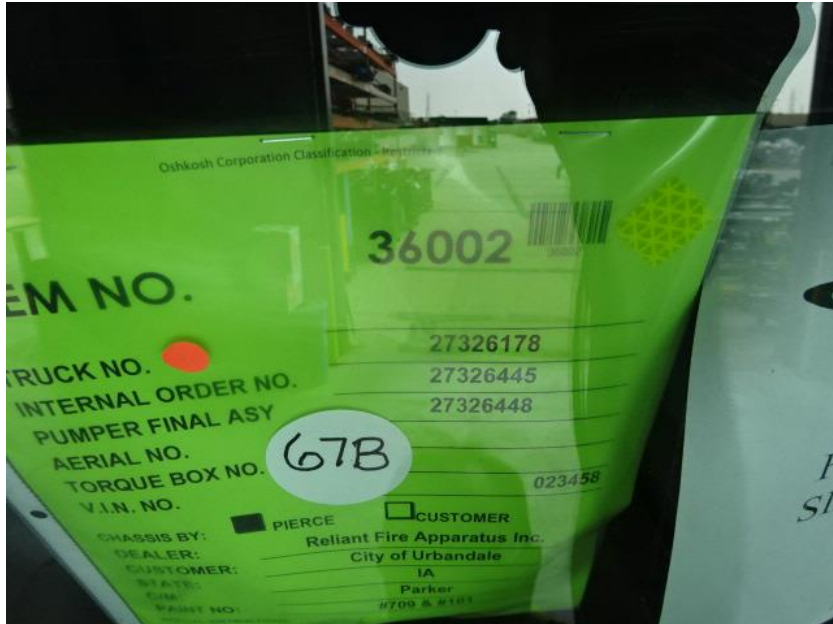

Photo Album for City of Urbandale, IA Job 36002 August 20, 2021

In this report your cab and pump house were merged with the chassis while the body completed initial assembly. In your next report the body may be merged with the chassis.

DSC04928

DSC04929

DSC04930

DSC04931

DSC04932

DSC04933

DSC04934

DSC04935