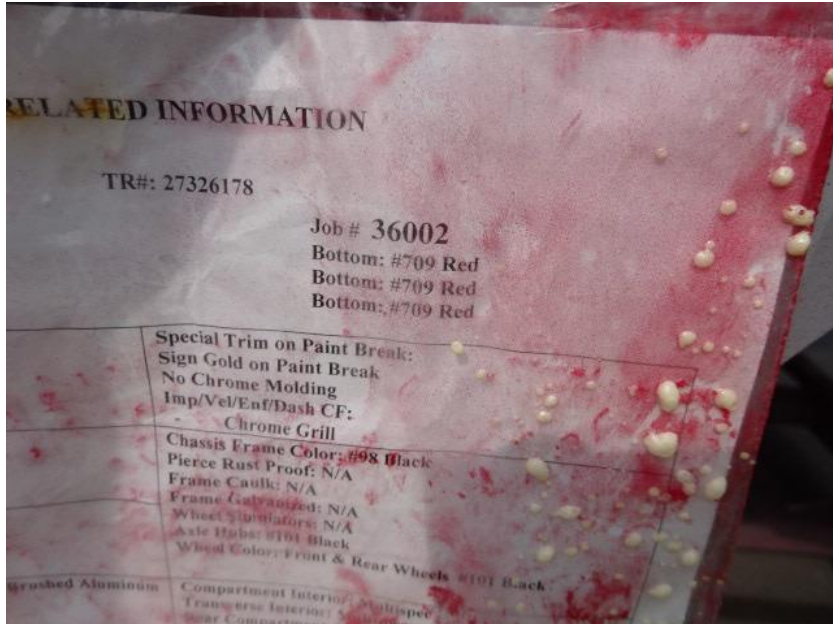

Photo Album for City of Urbandale, IA Job 36002 August 06, 2021

In this report your cab continued in paint while the frame build began, the pump house started assembly, and the body started fabrication. In your next report your cab may continue in paint while the frame build may continue, the pump house may continue assembly, and the body may continue fabrication.

DSC04597

DSC04598

DSC04599

DSC04600

DSC04601

DSC05134

DSC05135

DSC05136