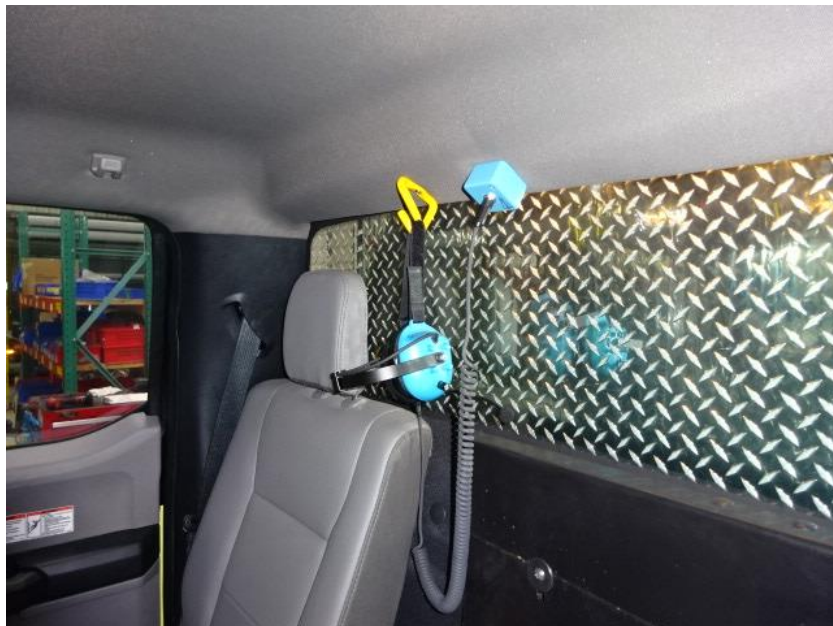

DSC00295

DSC00297