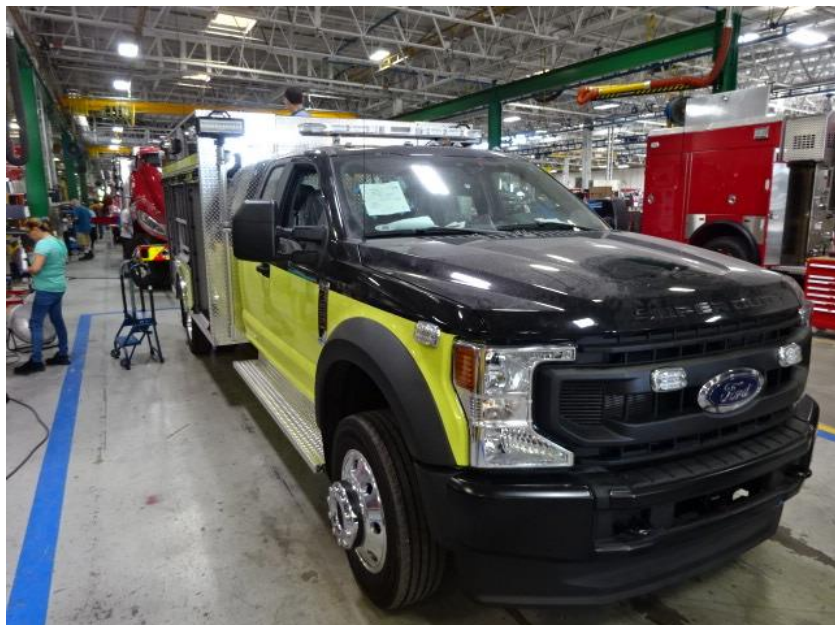

DSC00305

DSC00307