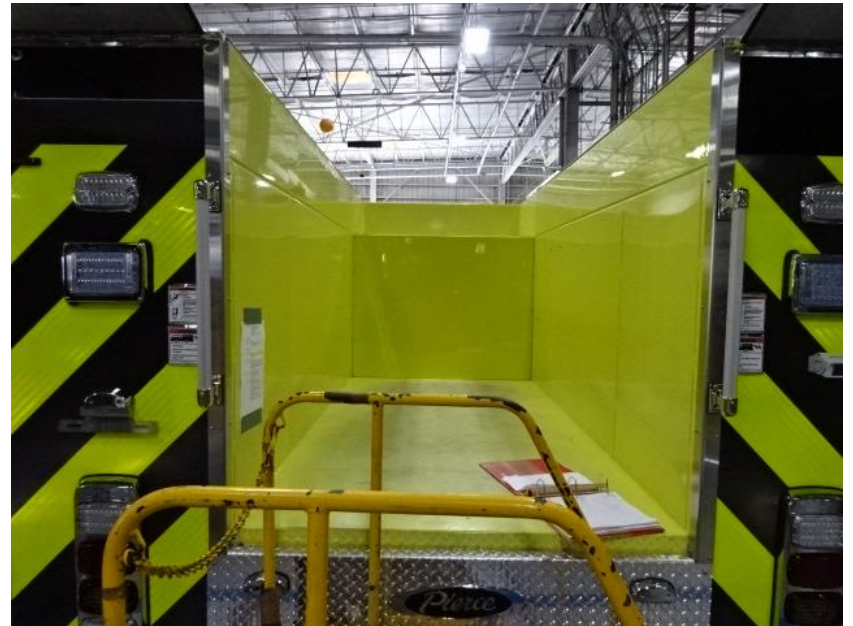

DSC00300

DSC00302