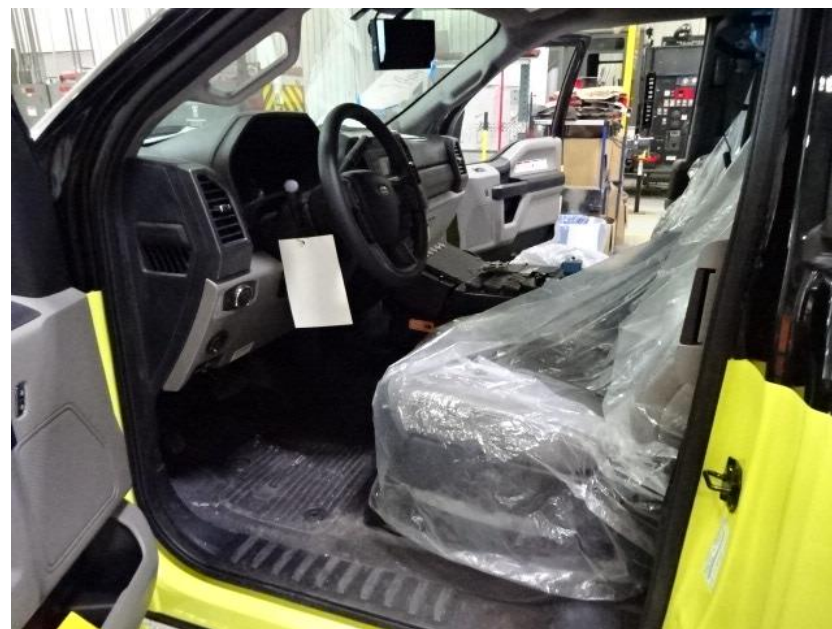

DSC00288

DSC00290