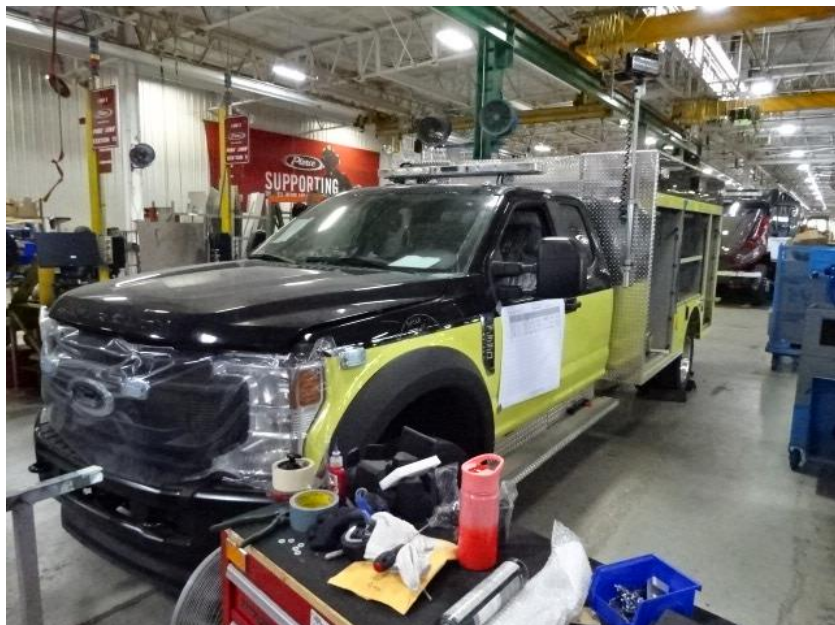

Photo Album for
Bettendorf, IA
Job # 35571
W/O # 26923649
August 14, 2021

This week your new Pierce Light Rescue began final assembly after the body was mounted. Next week your truck should continue with final assembly and installation of option content.