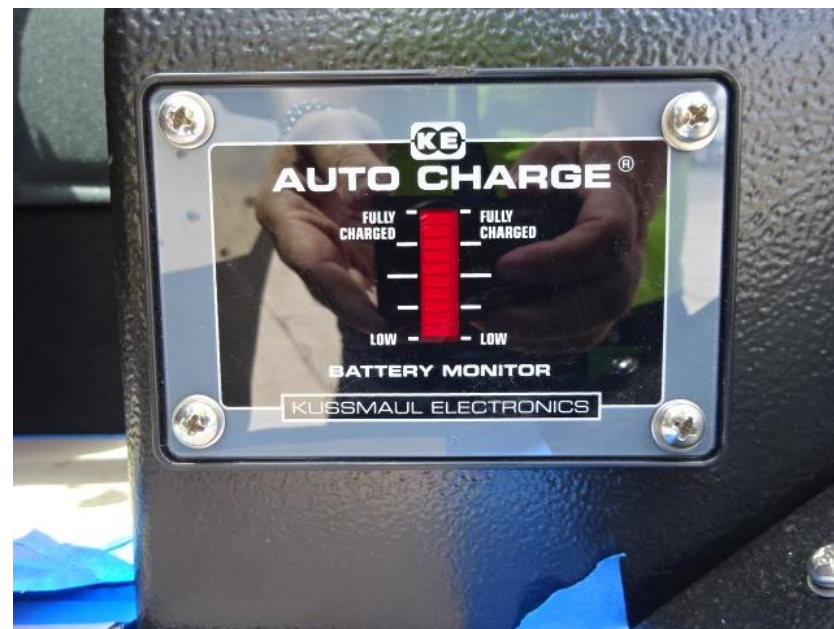

DSC05214

DSC05216