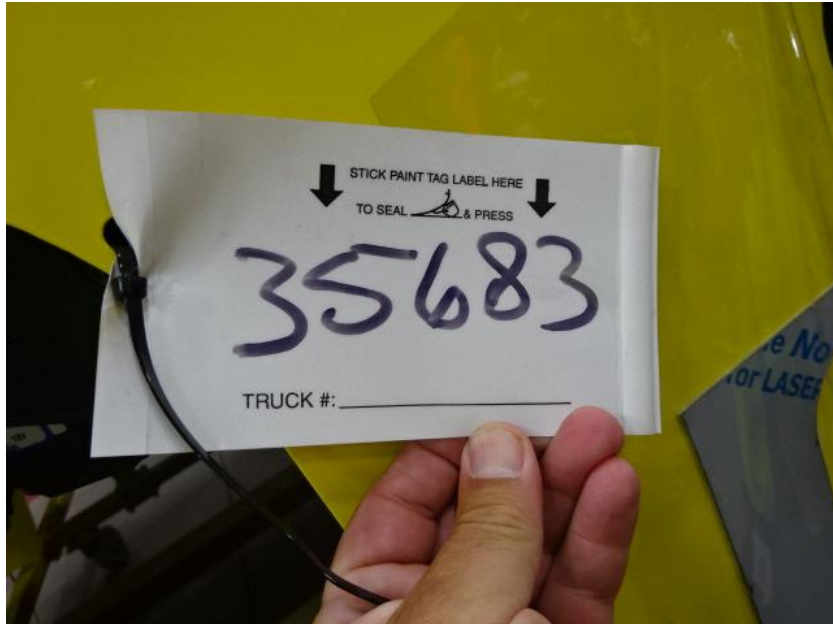

Photo Album for Marshalltown Fire Department, IA Job 35683 July 09, 2021

In this report your cab began assembly while the chassis build continued, and the body completed paint. In your next report the cab may be merged with the chassis while the body starts initial assembly.

DSC04730

DSC04731

DSC04732

DSC04733

DSC04734

DSC01798

DSC01799

DSC01800