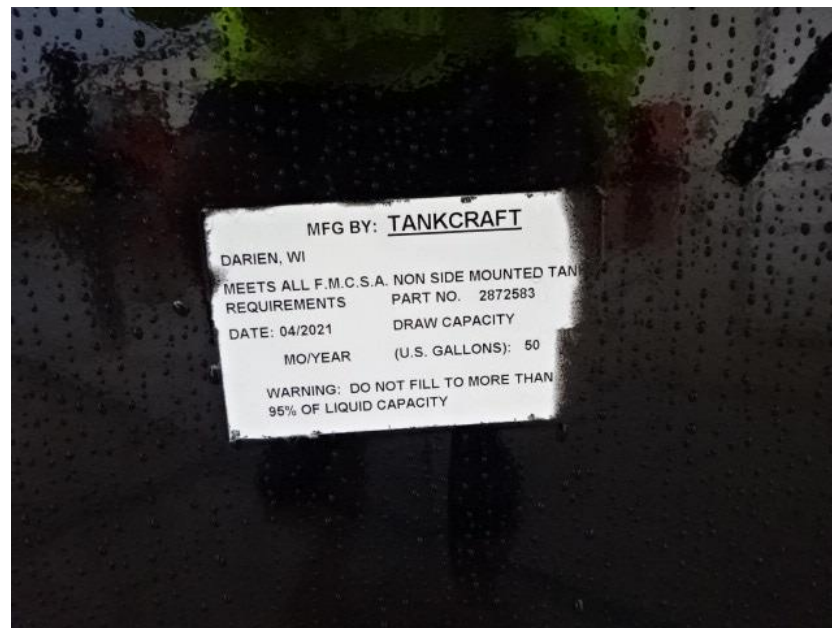

DSC04535

DSC04537