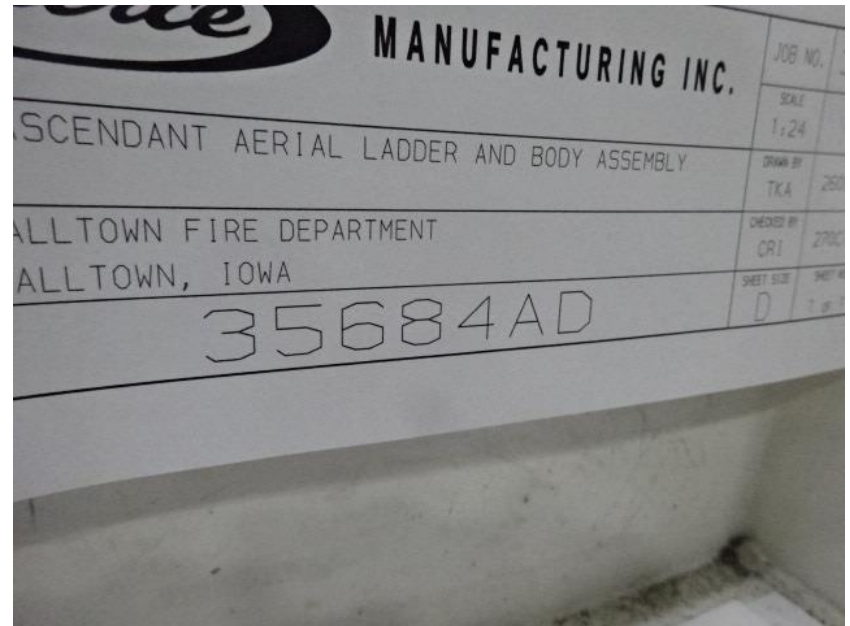

DSC03749

DSC00015