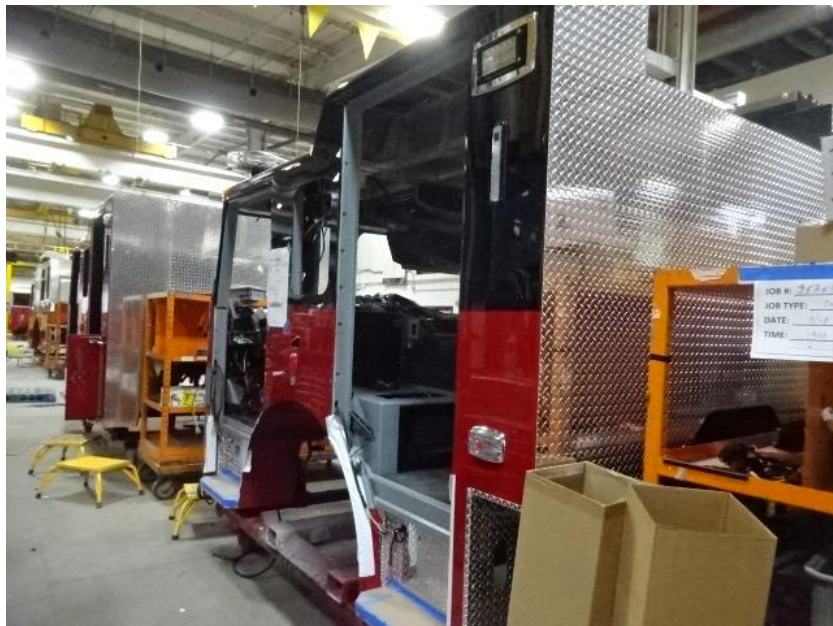

DSC01446

DSC01448