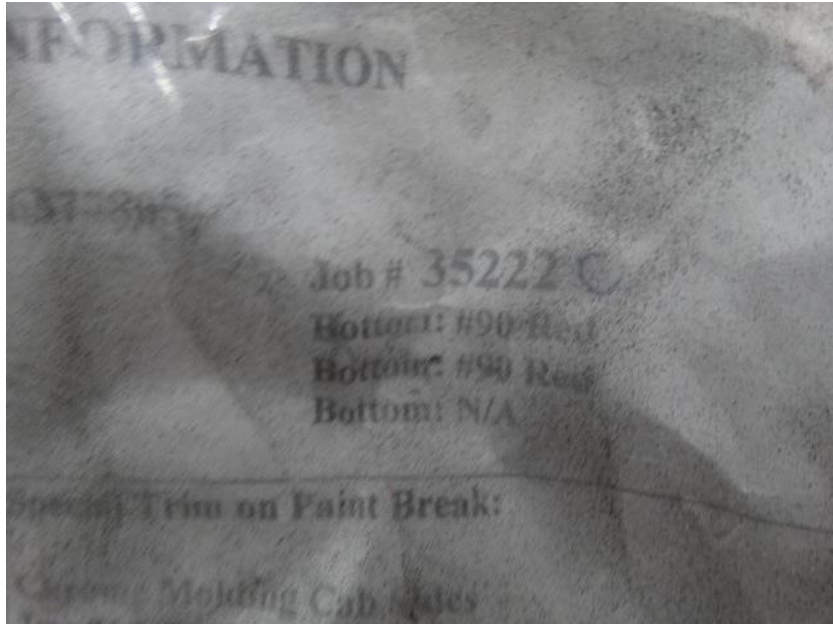

The background of the slide features a collage of fire-related images. At the top, a firefighter in full gear is shown from the chest up, holding a hose. Below this, a red fire truck is visible with the words 'FIRE RESCUE' on its side. In the bottom right corner, there is a scene of firefighters in yellow gear working at a fire, with a large plume of white smoke and bright orange flames. The text is overlaid on this background.

Photo Album for LaCrosse Fire Department, WI Job 35222 March 19, 2021

In this report your cab made progress in paint while the frame build started, the front body module started paint, and the rear body completed fabrication. In your next report your cab may make progress in paint, the frame build may continue, the front body module may make progress in paint while the rear body may begin the paint process.