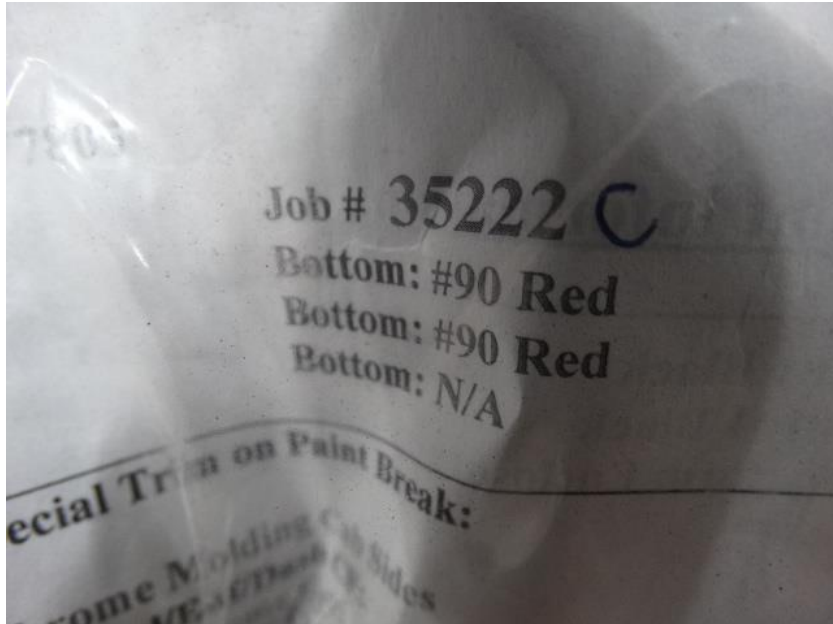

The background of the slide features a collage of fire-related images. At the top, a firefighter in full gear is shown from the chest up, holding a hose. Below this, a red fire truck is visible with the words 'FIRE RESCUE' on its side. In the lower right corner, there is a scene of firefighters in yellow gear extinguishing a fire with a large stream of water. The overall image is semi-transparent to allow the text to be clearly visible.

# Photo Album for LaCrosse Fire Department, WI Job 35222 March 12, 2021

In this report your cab made progress in paint while the front body module completed fabrication, and the rear body started fabrication. In your next report your cab may make progress in paint while the front body module may be released to paint, and the rear body fabrication may continue.