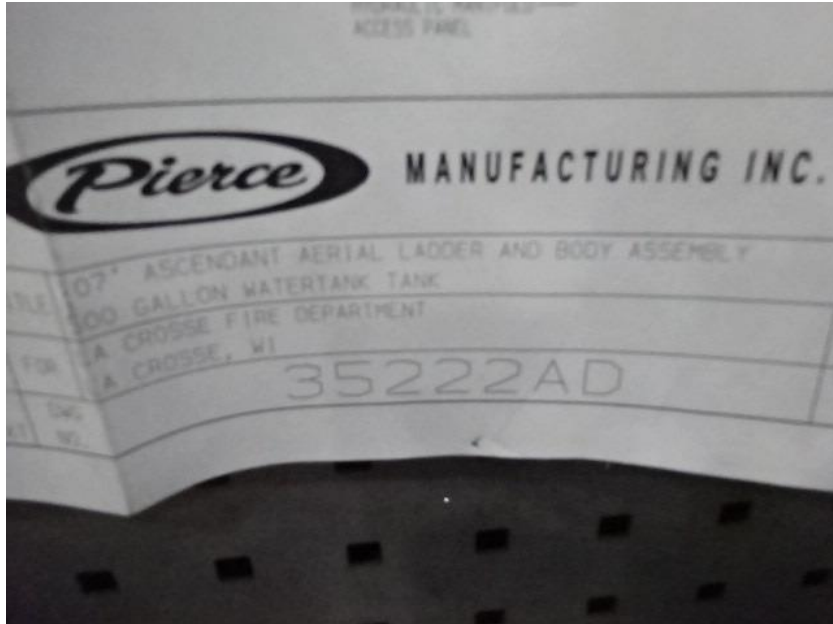

DSC09124

DSC09081