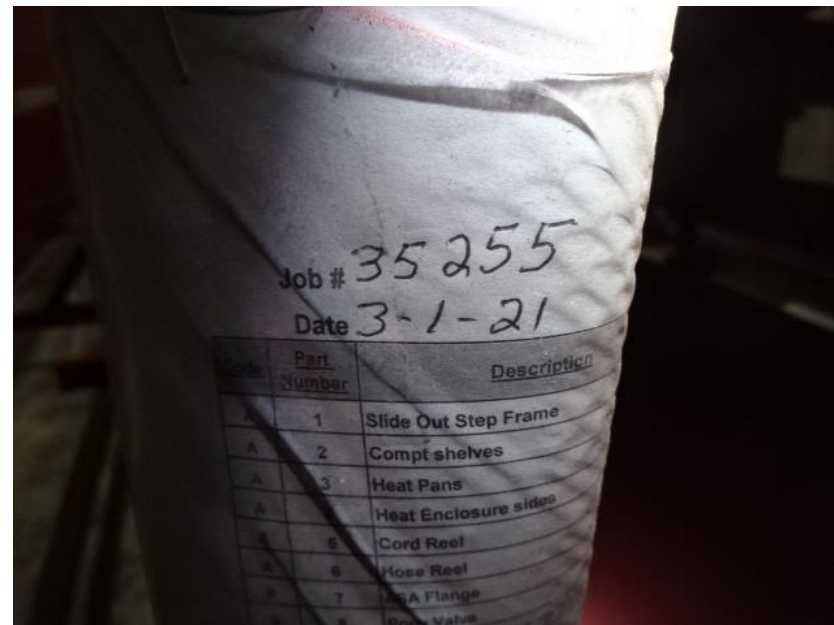

Photo Album for Belleville, WI Job 35255 March 05, 2021

In this report your cab started assembly while the frame has started assembly, the pump house is in paint, and the body has made progress in paint. In your next report the cab may be merged with the chassis while the pump house completes paint, and the body makes progress in paint.

DSC07305

DSC07306

DSC07307

DSC07308

DSC07309

DSC09185

DSC09186

DSC07029