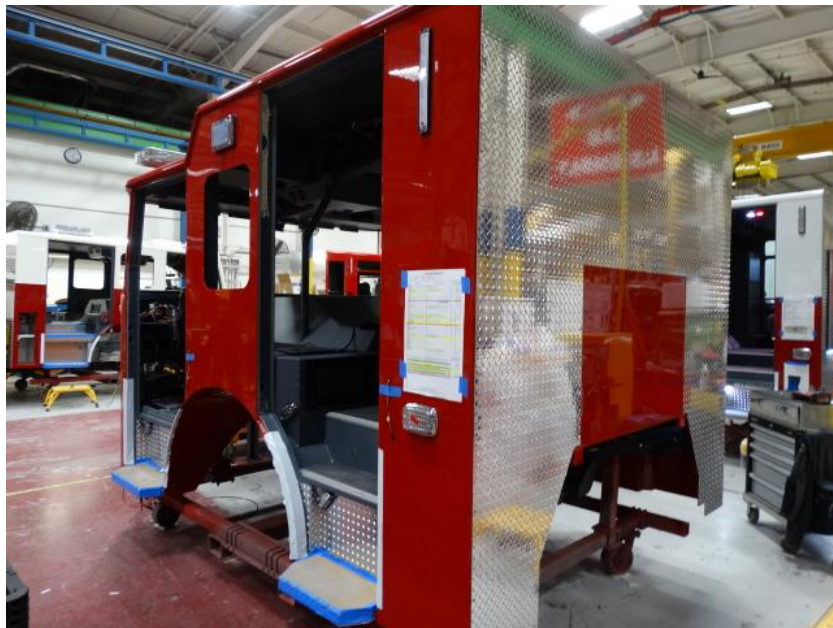

DSC07612

DSC07614