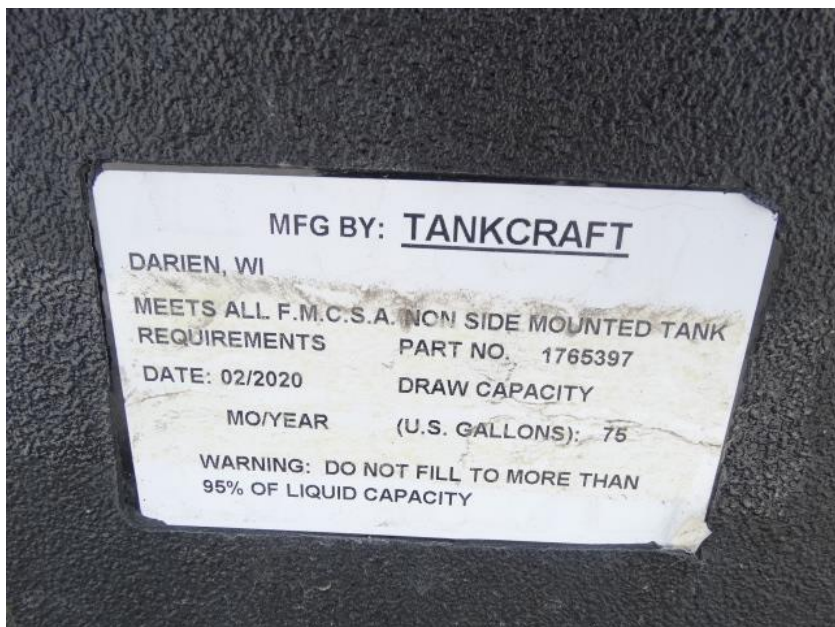

DSC07272

DSC07274