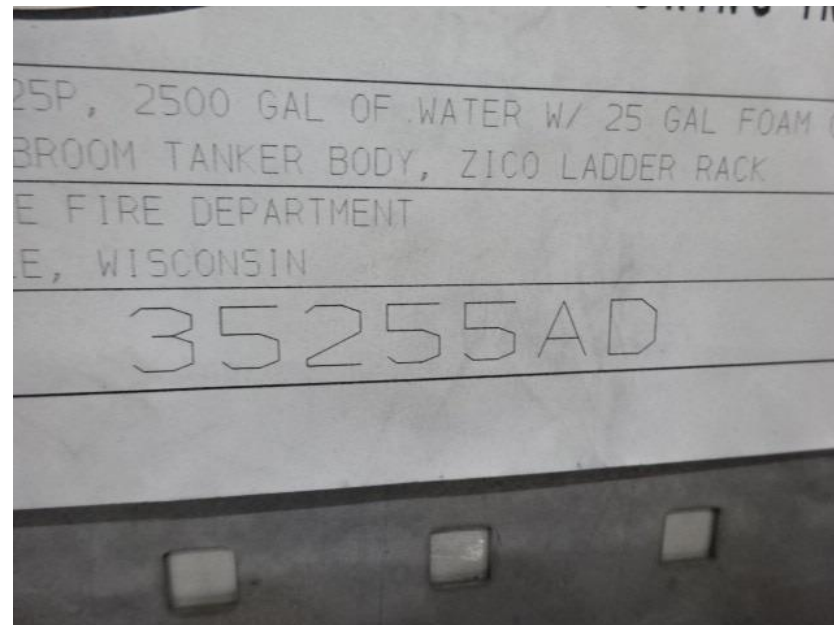

Photo Album for Belleville, WI Job 35255 February 19, 2021

In this report your cab made progress in paint while body fabrication has started. In your next report the cab may make progress in paint while body fabrication may continue.

DSC06564

DSC06565

DSC06566

DSC06567

DSC06568

DSC09269

DSC09270

DSC09271