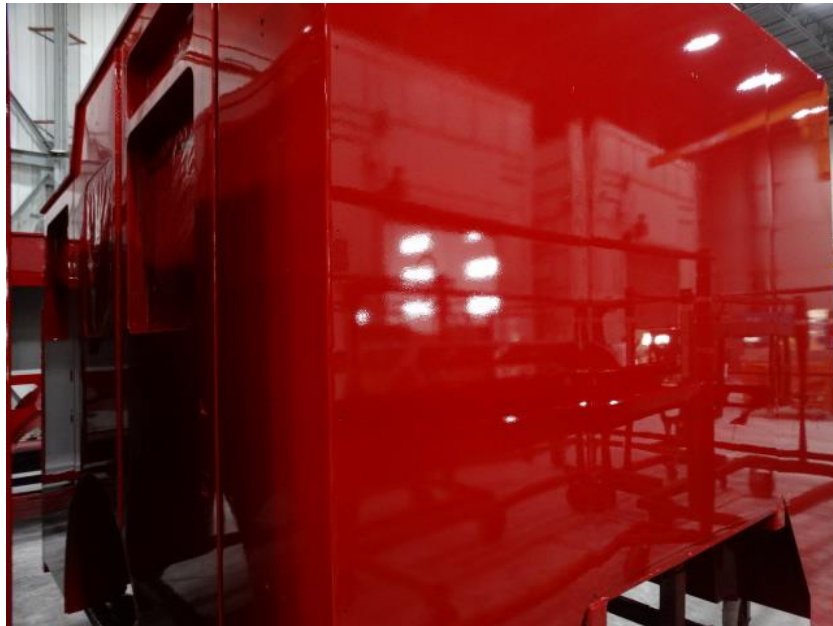

DSC06564

DSC06566