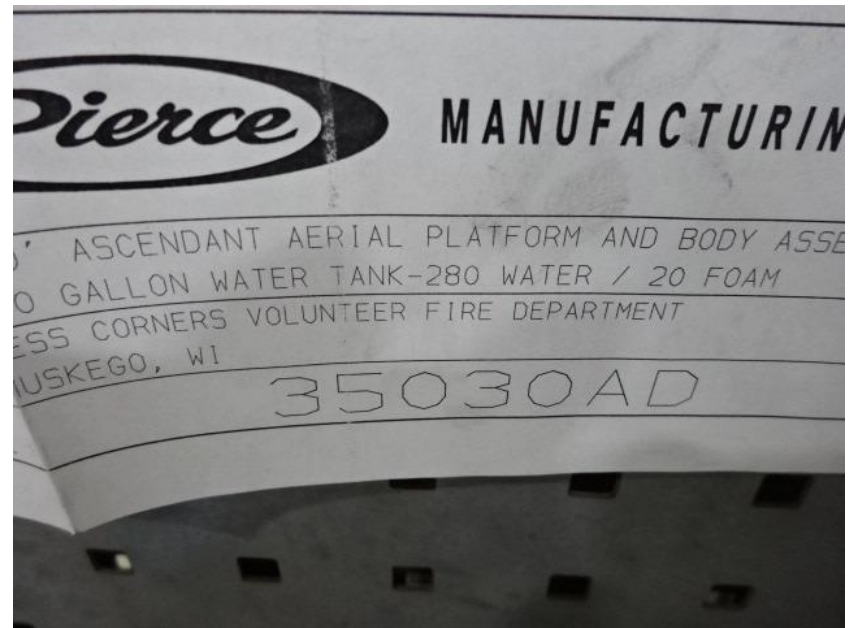

DSC00157

DSC00159