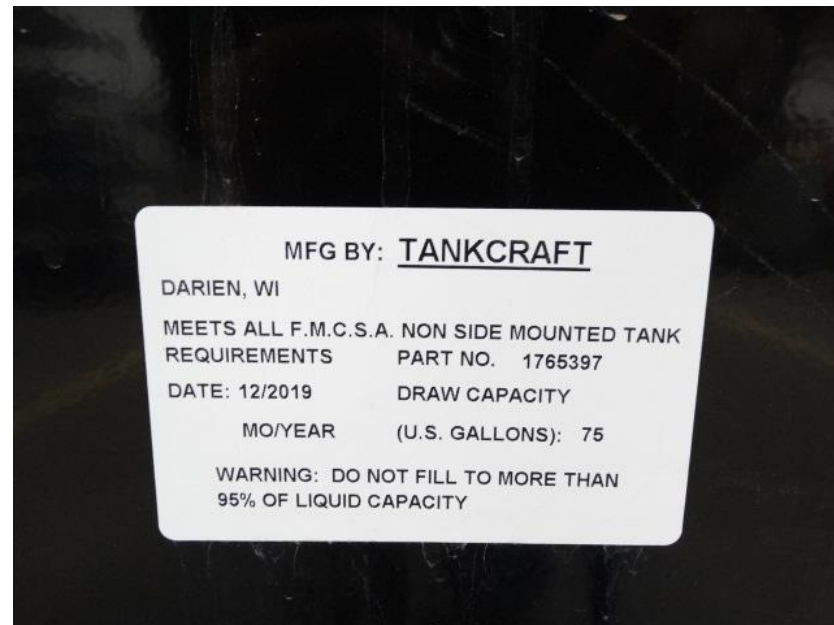

DSC07253

DSC07255