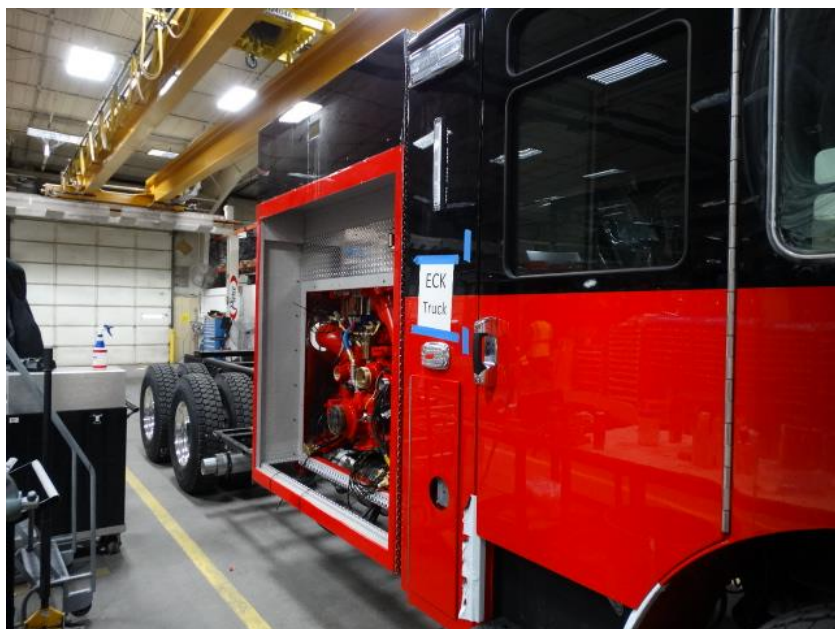

DSC07258

DSC07260