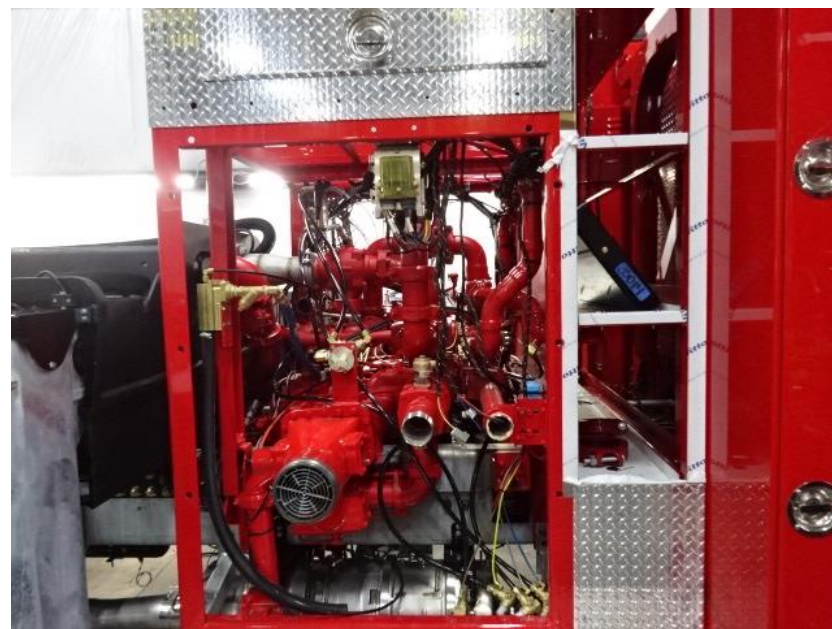

DSC04087

DSC04089