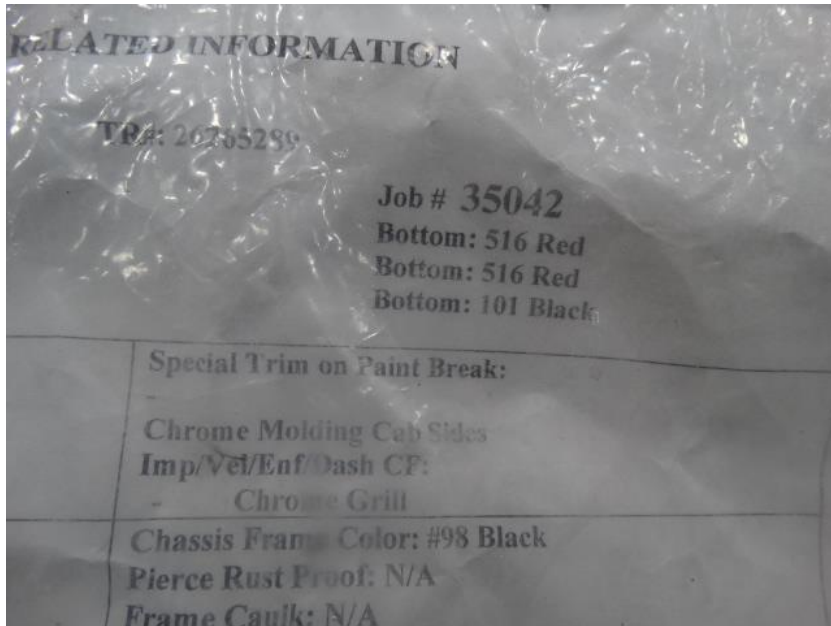

Photo Album for Town of Burlington, WI Job 35042 November 13, 2020

This week your cab started in paint while the pump house structure was staged, and the body is in fabrication. Next week the cab may make progress in paint while the pump and structure may be merged, and body continues in fabrication.

DSC08009

DSC08010

DSC08011

DSC08012

DSC08013

DSC00157

DSC00158

DSC00159