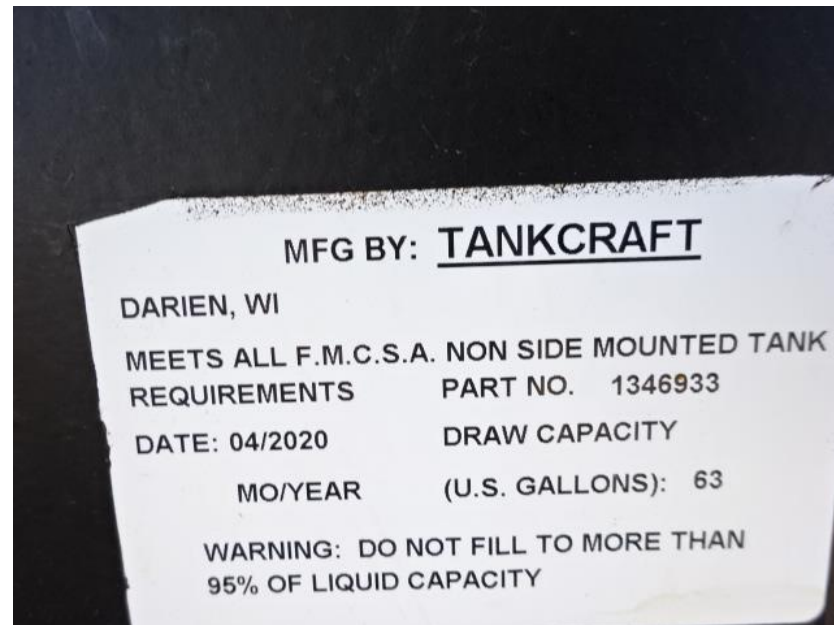

DSC06703

DSC06705