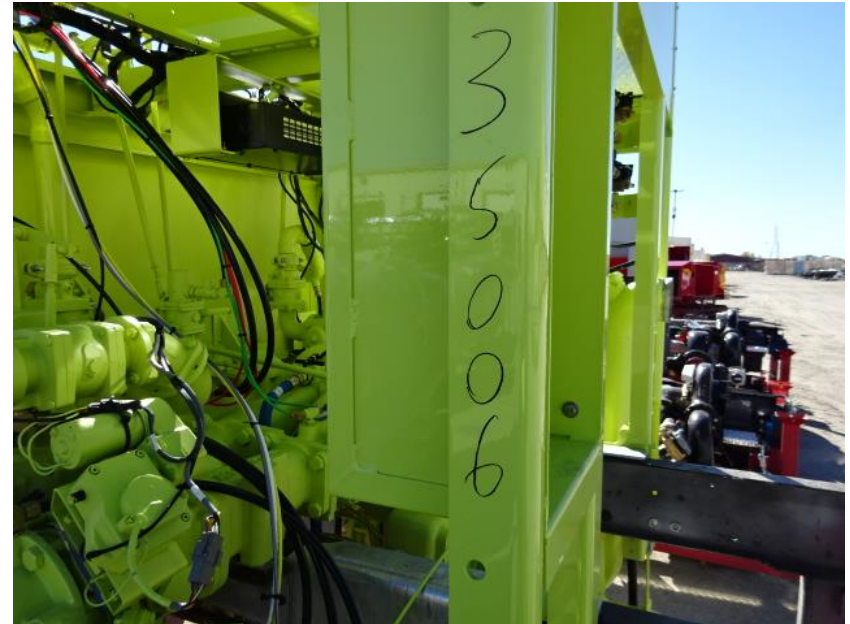

DSC06707

DSC07260